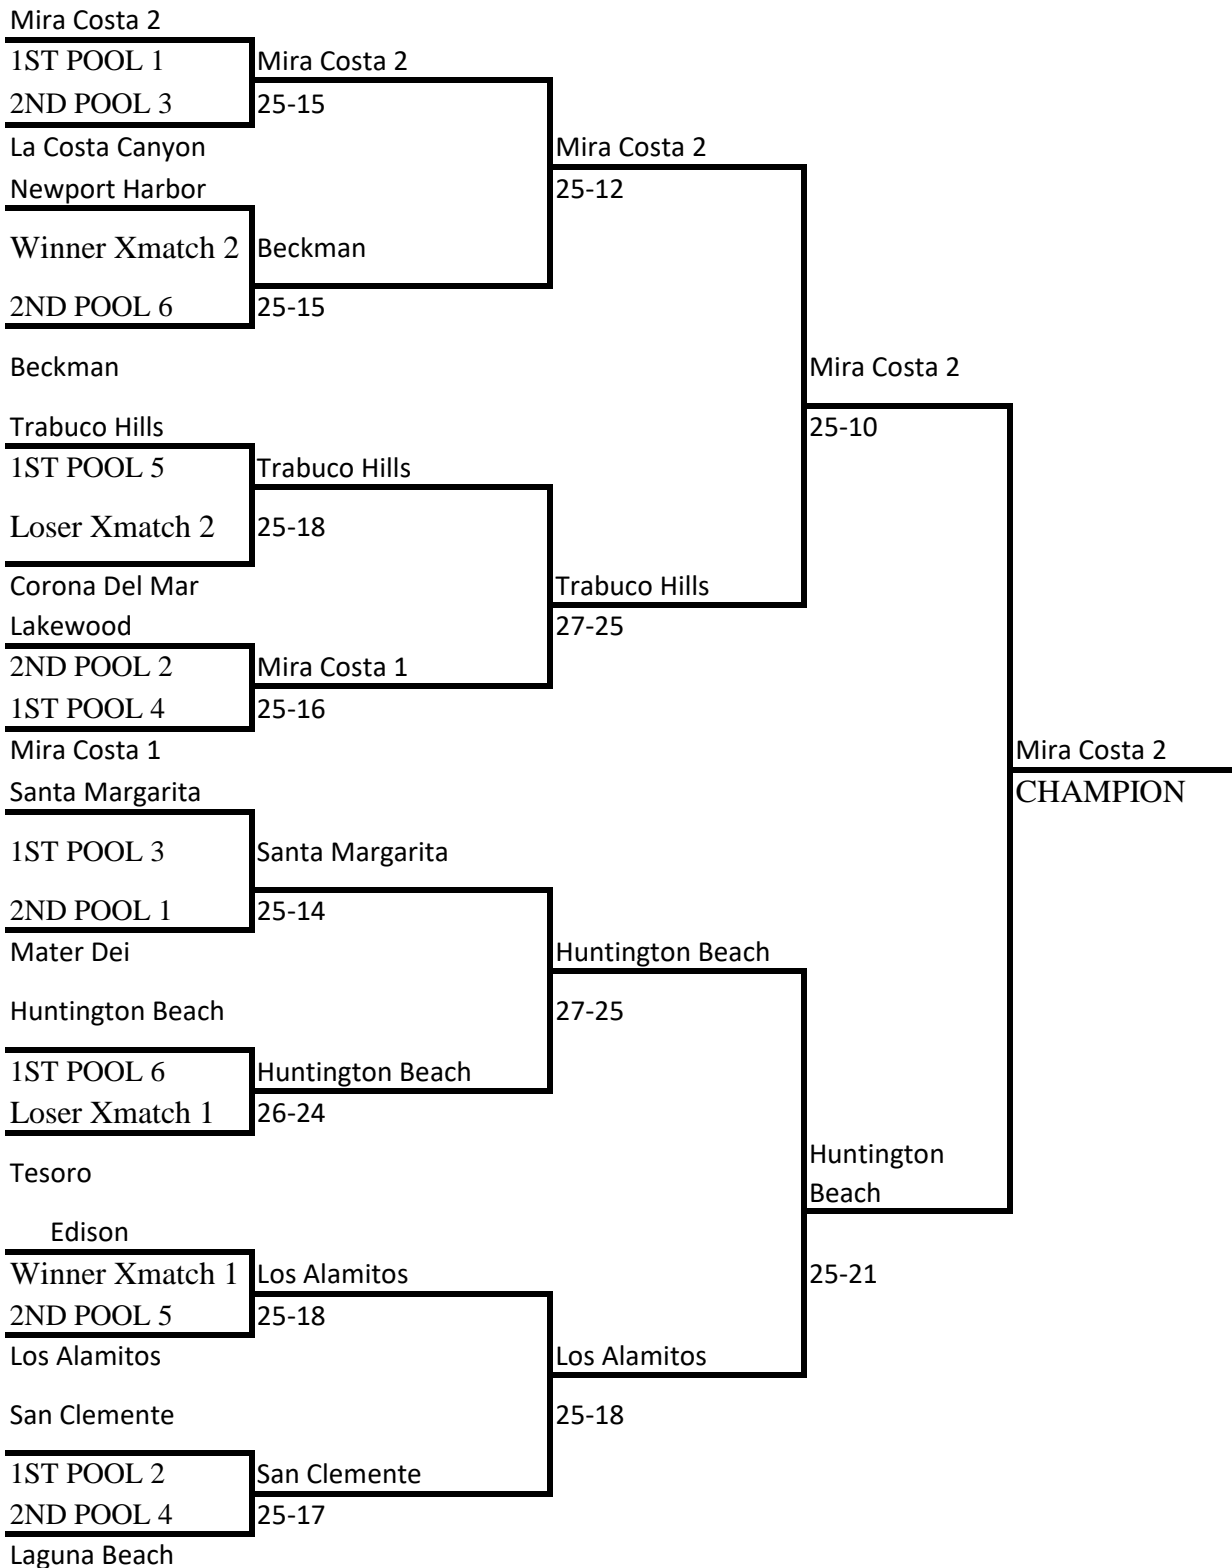

3rd Pool 7

Esperanza

25-22, 20-25, 15-8

3rd Pool 8

Esperanza

Championship Bracket

Silver Bracket

Bronze Bracket