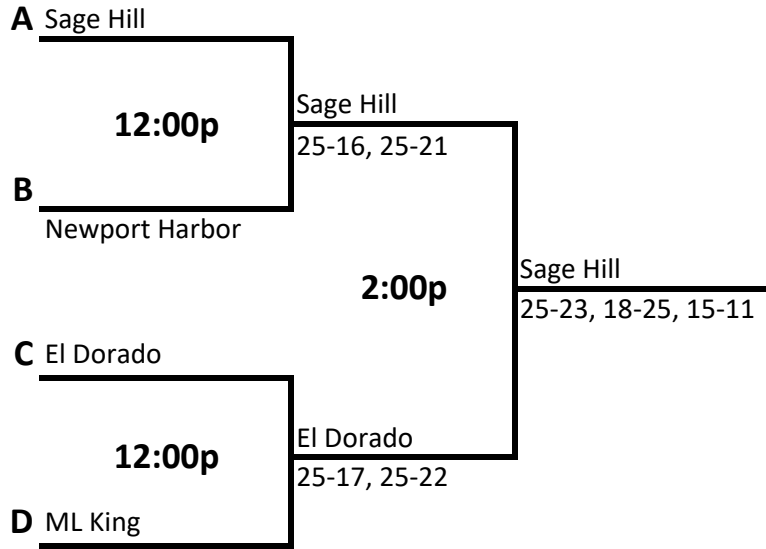

D1 COPPER BRACKET