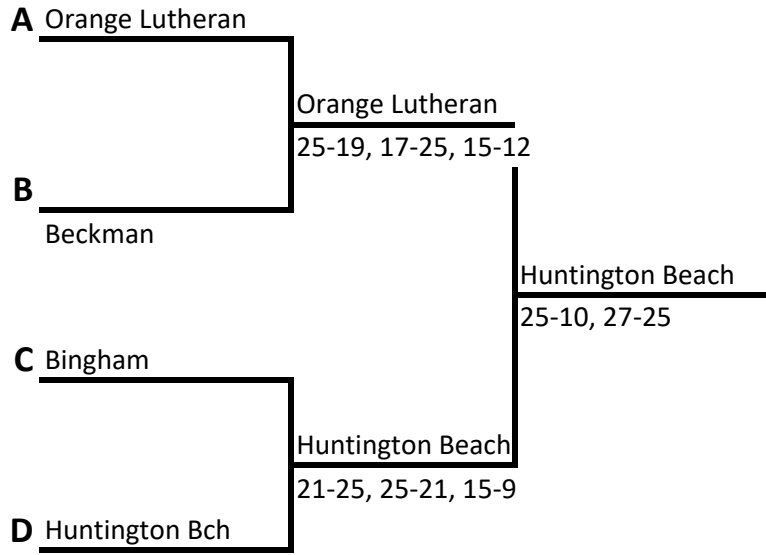

Pool 8	Matches		Sets		Match %	Game %	Finish
	W	L	W	L			
Peninsula	2	1	4	2			2
Saddleback VC	3	0	6	0			1
Marina	0	3	1	4			3*
Ayala	1	2	2	5			4* Forfeit

Match 1	Peninsula	def	Marina	25-10, 25-9
Match 2	Saddleback VC	def	Ayala	25-20, 25-14
Match 3	Peninsula	def	Ayala	25-23, 25-20
Match 4	Saddleback VC	def	Marina	25-14, 25-22
Match 5	Ayala	def	Marina	25-14, 20-25, 15-7
Match 6	Saddleback VC	def	Peninsula	25-23, 25-18

Saturday Qualifying Matches

at Edison HS

at Newport Harbor HS

at Corona Del Mar HS

at Huntington Beach HS

D1 CHAMPIONSHIP BRACKET

D1 SILVER BRACKET

D1 BRONZE BRACKET

D1 COPPER BRACKET

D2 CHAMPIONSHIP BRACKET

D2 SILVER BRACKET

D2 BRONZE BRACKET

Division 1

MVP - Madison Endsley Temecula Valley

Peyton McBride Temecula Valley

Jordyn Amoy Temecula Valley