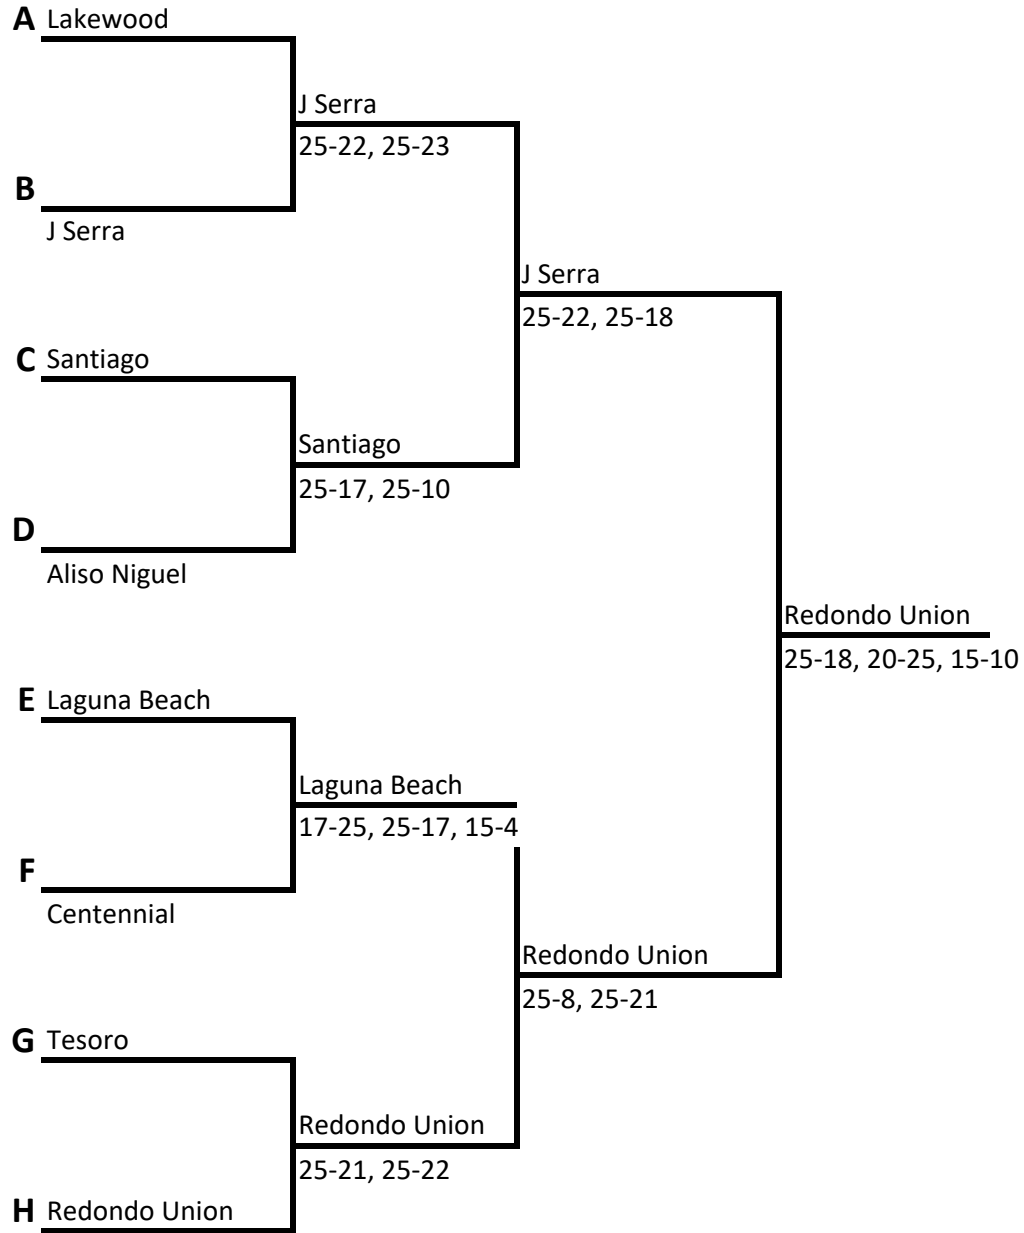

D1 SILVER BRACKET