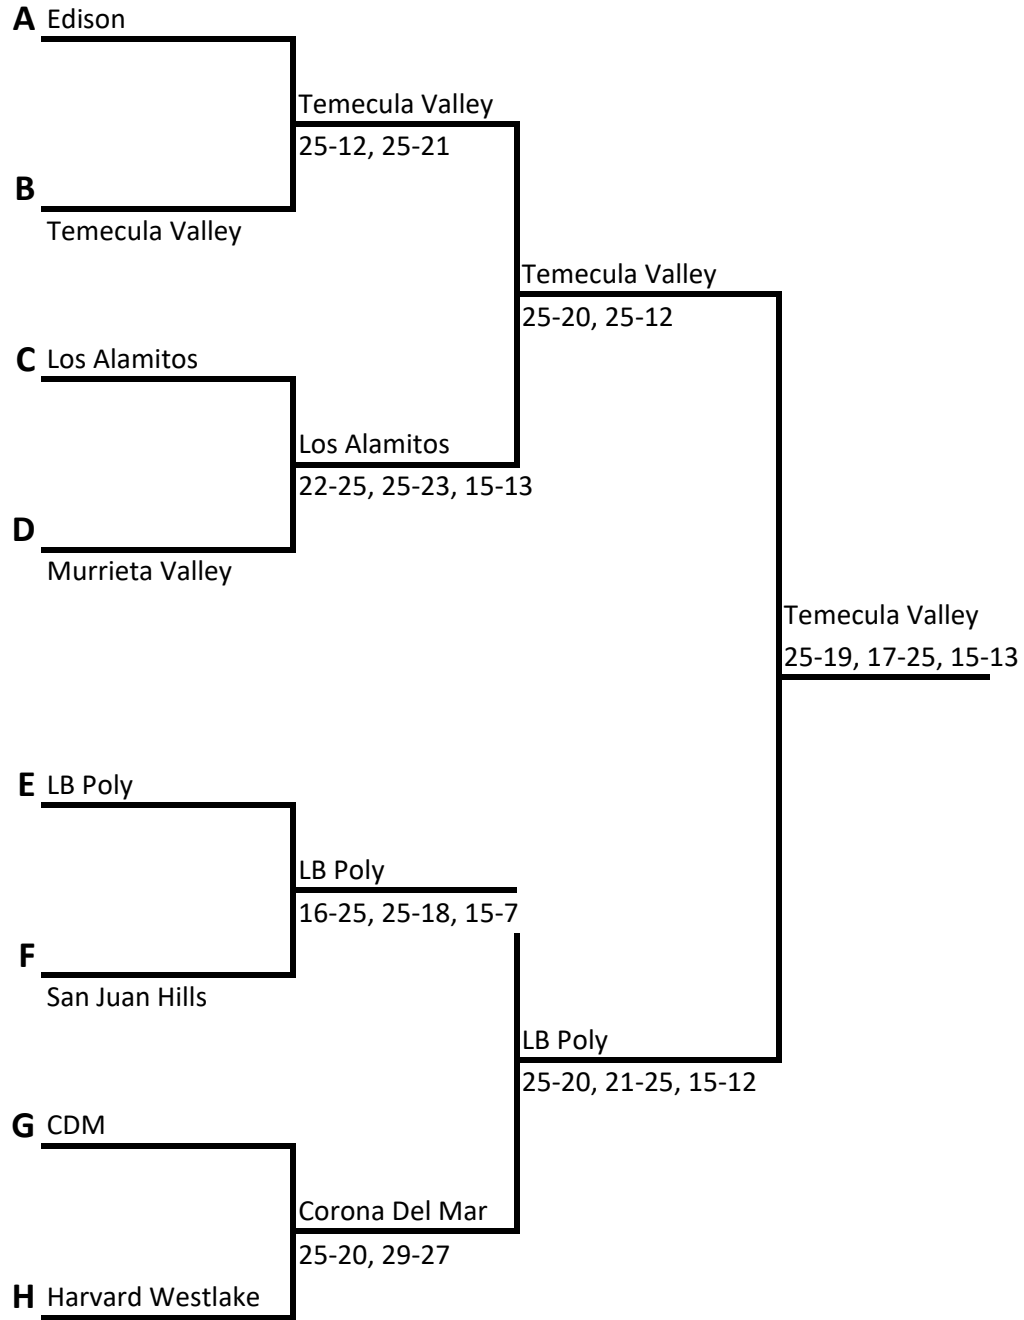

D1 CHAMPIONSHIP BRACKET