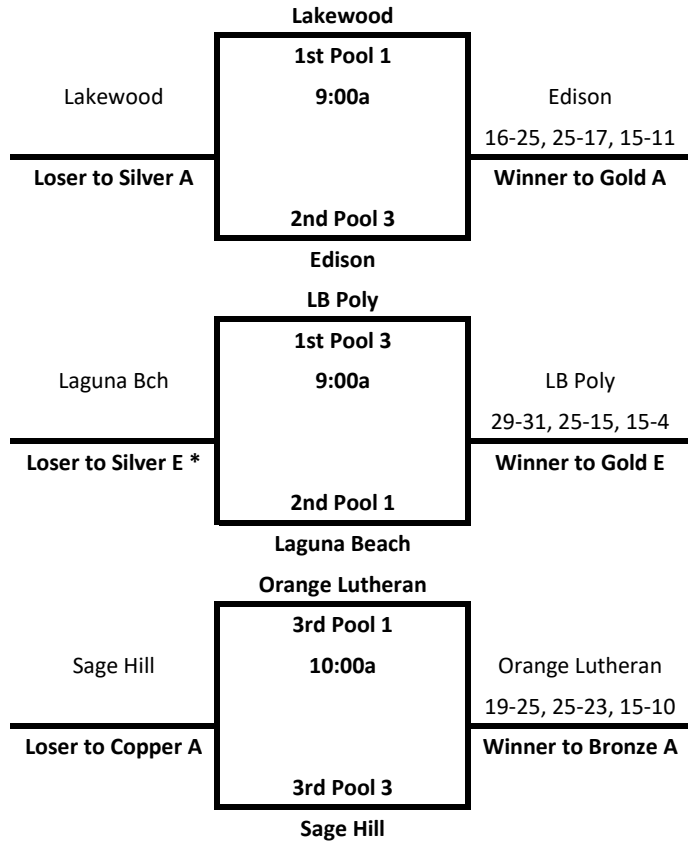

Saturday Qualifying Matches

at Edison HS