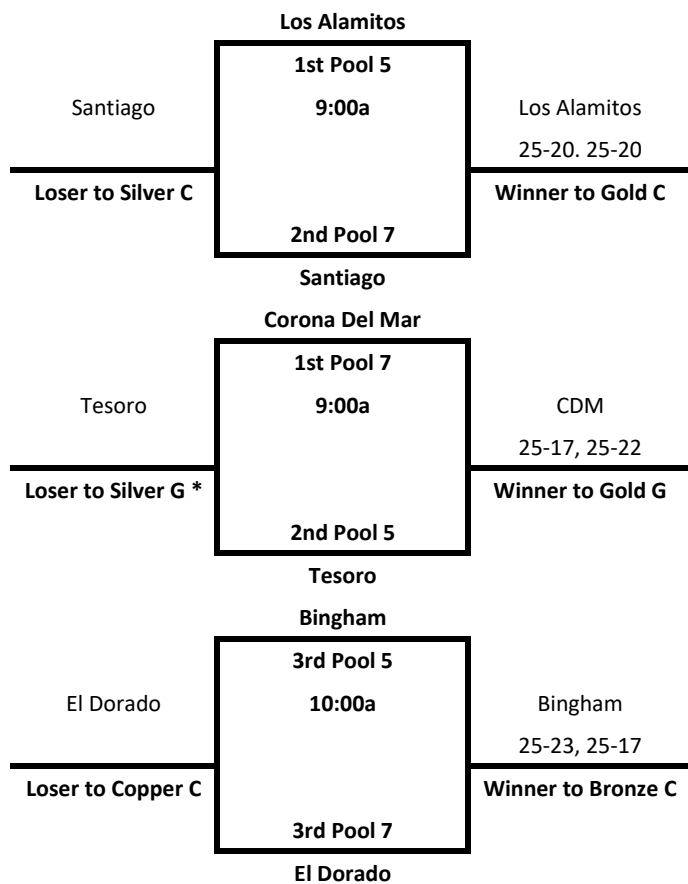

at Corona Del Mar HS