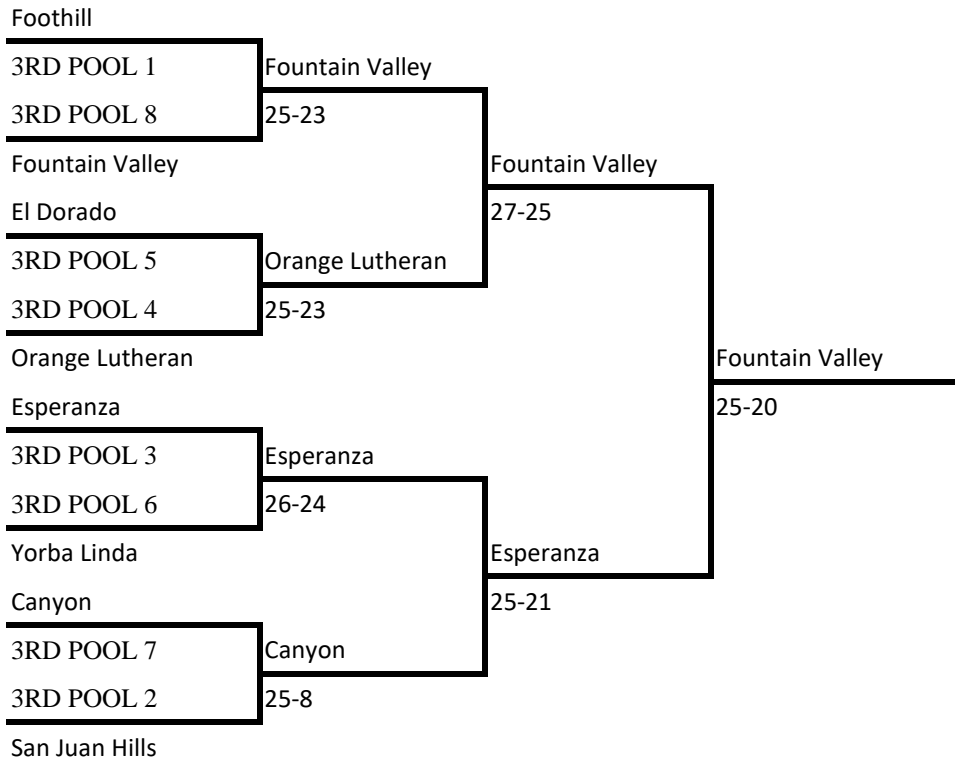

Pool # 8**Div: FS****Site: Fountain Valley**

	Team	Matches		Sets		Match %	Game %	Point Ratio	#
		Wins	Losses	Wins	Losses				
1	Corona Del Mar	3	0	6	1				1
2	Fountain Valley	1	2	3	5				3
3	Tesoro	2	1	5	3				2
4	Canyon B	0	3	1	6				4

CHAMPIONSHIP BRACKET

SILVER BRACKET

BRONZE BRACKET