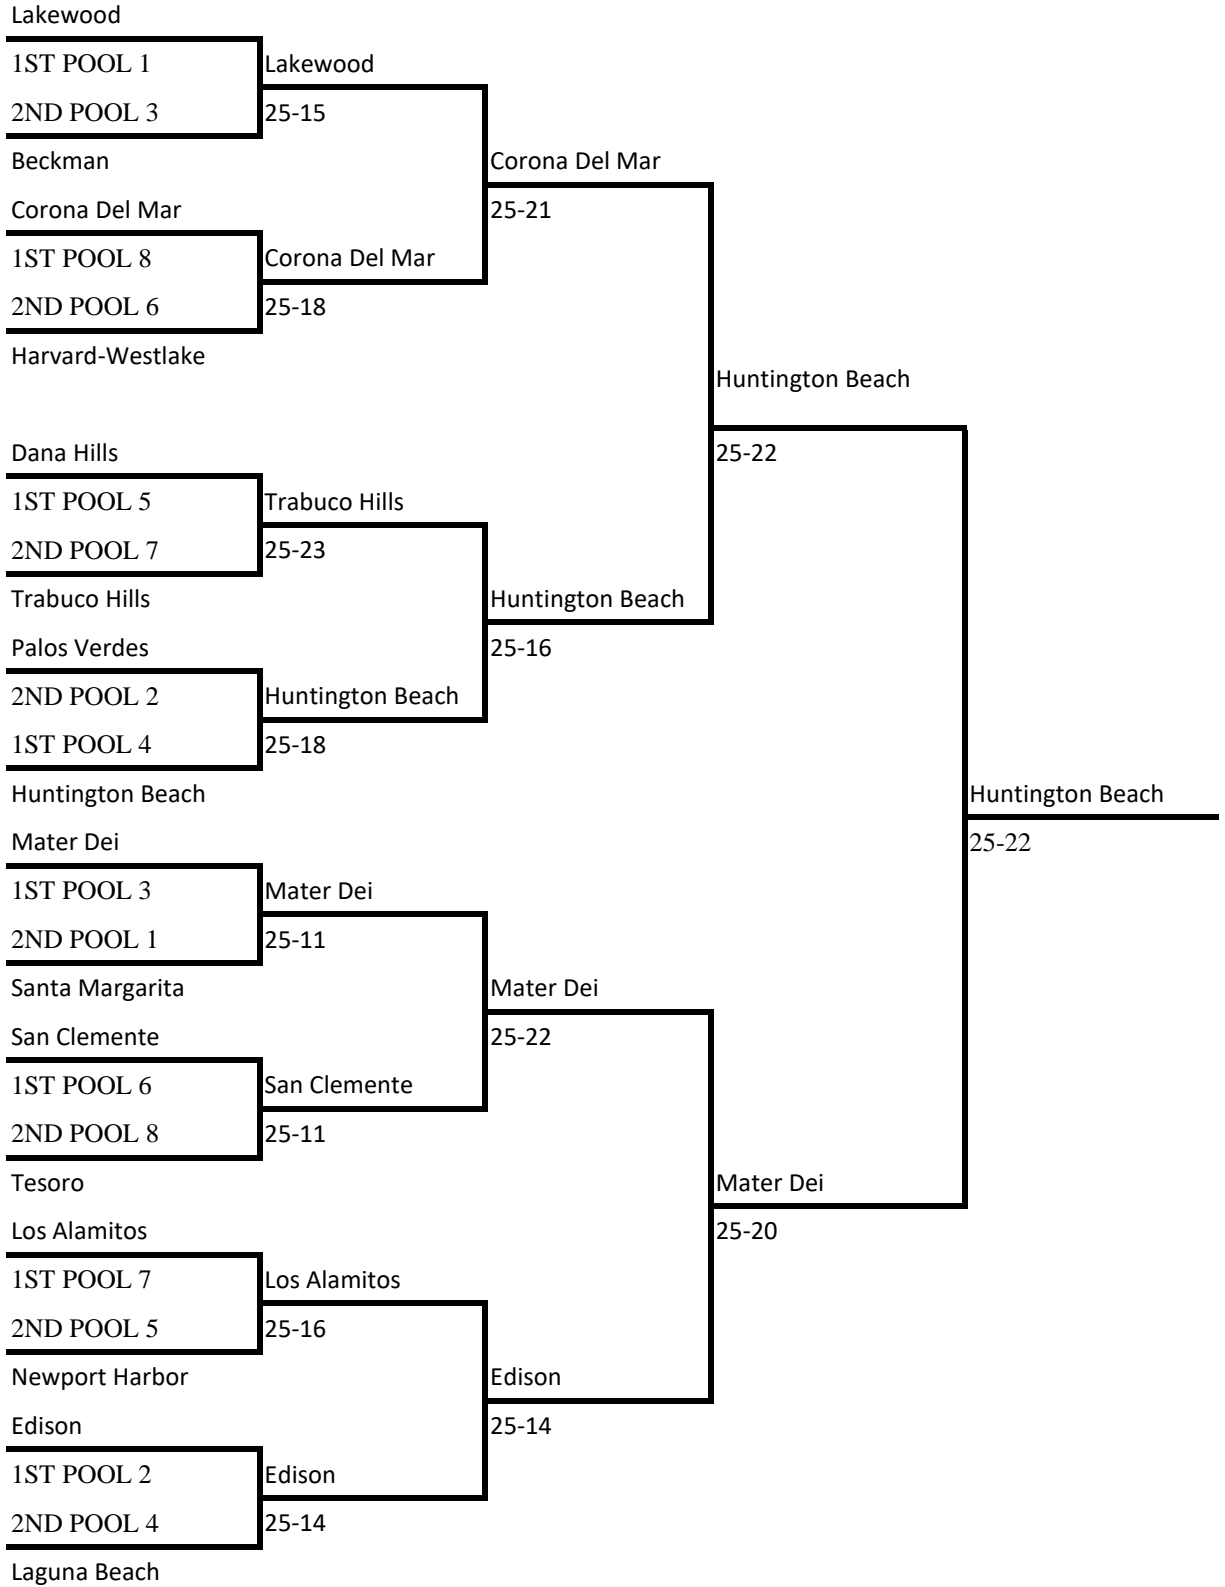

Pool # 7

Div: FS

Site: Fountain Valley

	Team	Matches		Sets		Match %	Game %	Point Ratio	#
		Wins	Losses	Wins	Losses				
1	Trabuco Hills	2	1	4	2				2
2	Los Alamitos	3	0	6	0				1
3	Canyon	1	2	2	4				3
4	Ayala	0	3	0	6				4

Match #	Match 1	Match 2	Match 3	Match 4	Match 5	Match 6	Point Total	
Team v Team	1 v 3	2 v 4	1 v 4	2 v 3	3 v 4	1 v 2	PF	PA
Game 1	25 - 13	25 - 16	25 - 21	25 - 7	25 - 17	13 - 25	1	
Game 2	25 - 11	25 - 11	25 - 11	25 - 11	25 - 19	24 - 26	2	
Game 3	-	-	-	-	-	-	3	
TOTAL POINTS	-	-	-	-	-	-	4	
Ref Team #	2	1	3	1	2	4		

Pool # 8

Div: FS

Site: Fountain Valley

	Team	Matches		Sets		Match %	Game %	Point Ratio	#
		Wins	Losses	Wins	Losses				
1	Corona Del Mar	3	0	6	1				1
2	Fountain Valley	1	2	3	5				3
3	Tesoro	2	1	5	3				2
4	Canyon B	0	3	1	6				4

Match #	Match 1	Match 2	Match 3	Match 4	Match 5	Match 6	Point Total	
Team v Team	1 v 3	2 v 4	1 v 4	2 v 3	3 v 4	1 v 2	PF	PA
Game 1	25 - 21	25 - 16	25 - 15	25 - 20	25 - 17	25 - 9	1	
Game 2	20 - 25	22 - 25	25 - 11	14 - 25	25 - 10	25 - 9	2	
Game 3	15 - 13	15 - 4	-	6 - 15	-	-	3	
TOTAL POINTS	-	-	-	-	-	-	4	
Ref Team #	2	1	3	1	2	4		

CHAMPIONSHIP BRACKET