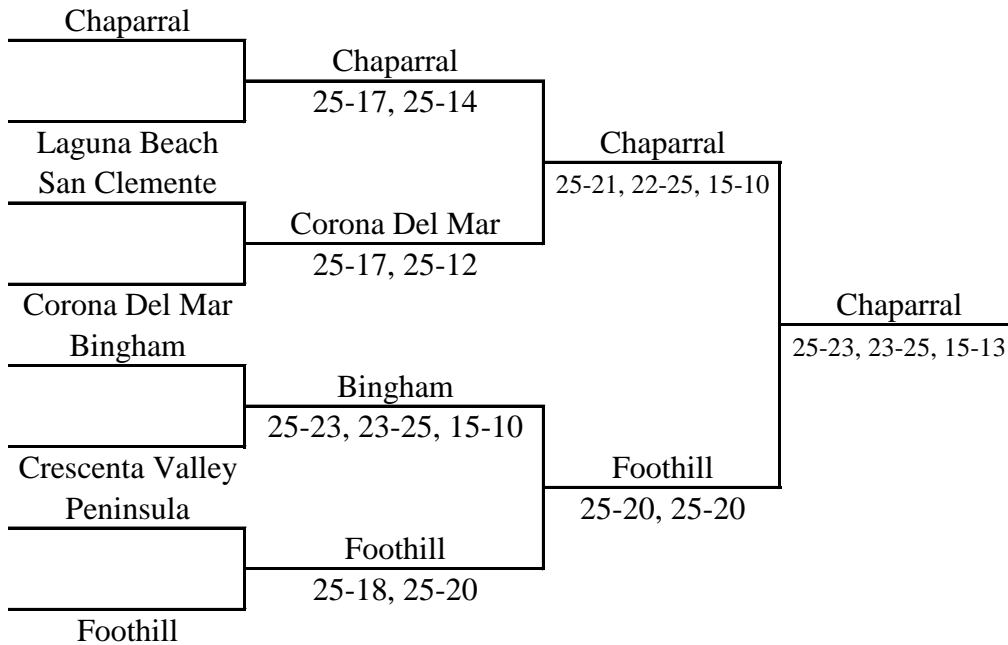

Division 1 Silver Bracket

Corona Del Mar High School