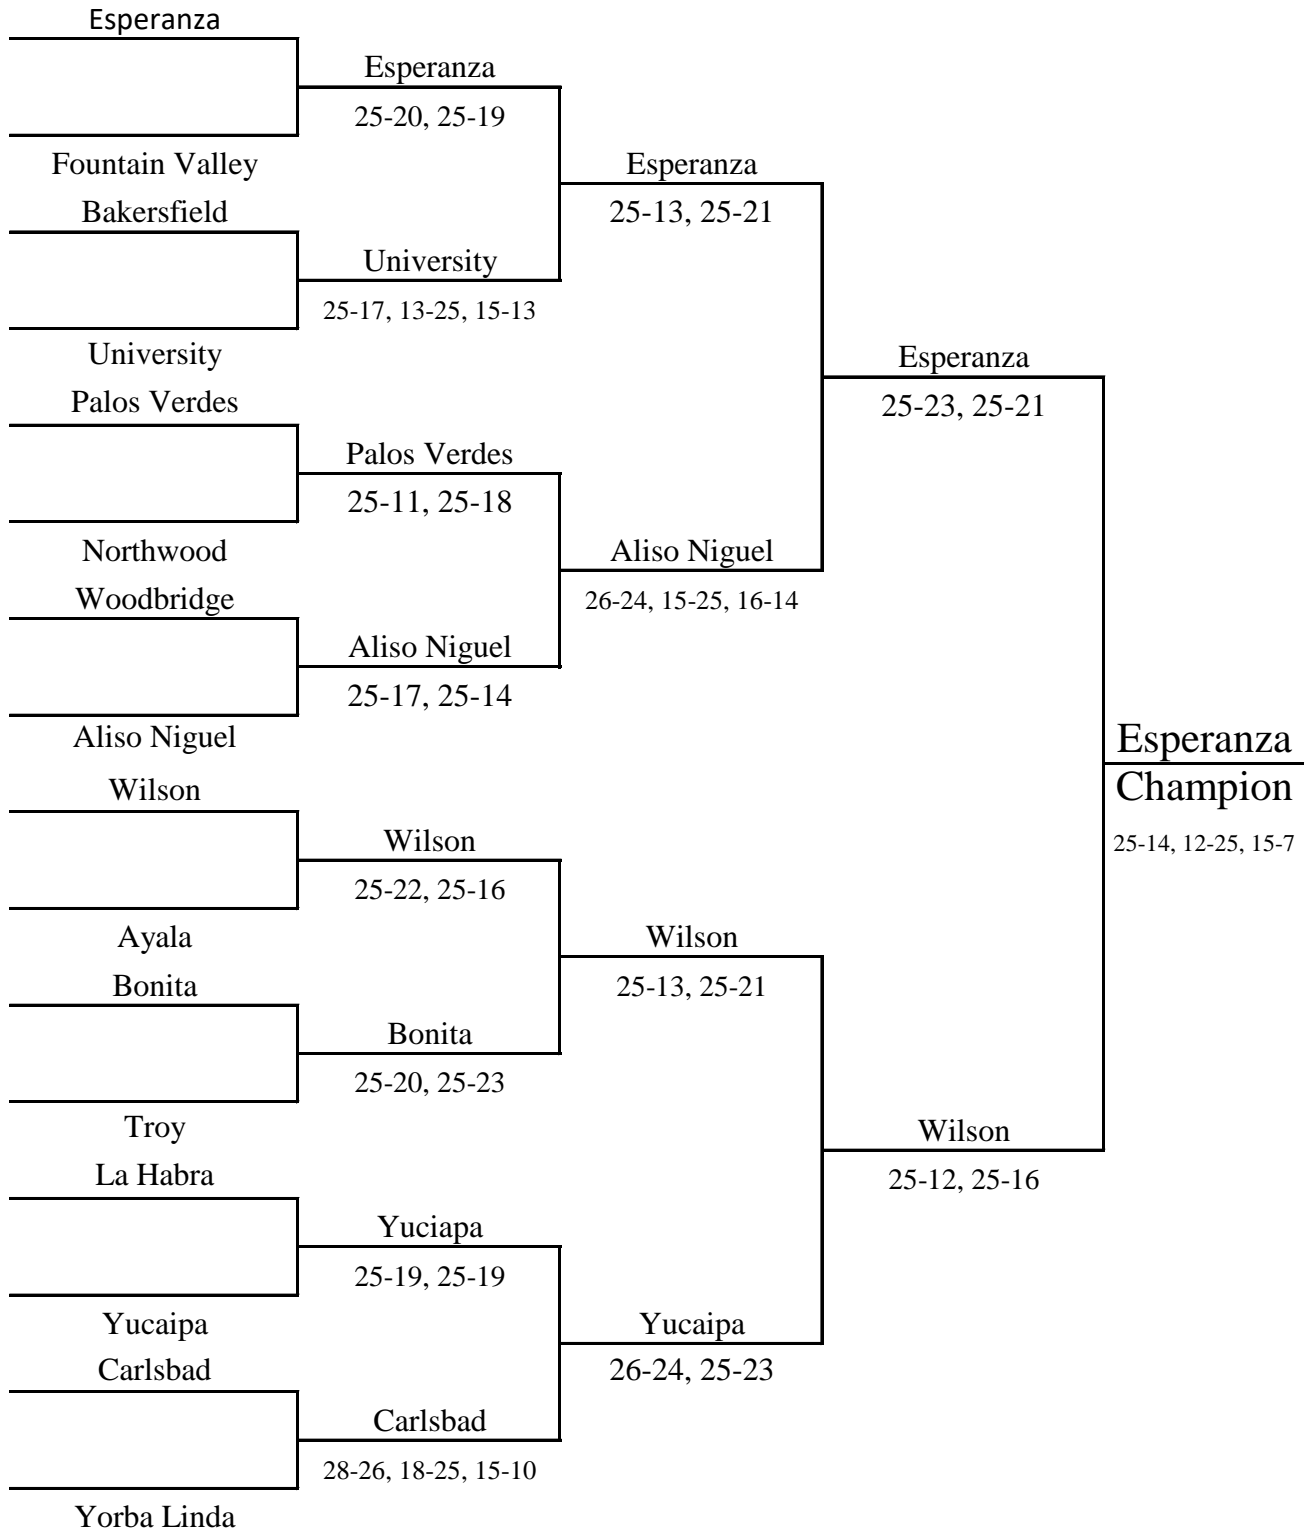

Division 2 Gold Bracket

Marina High School