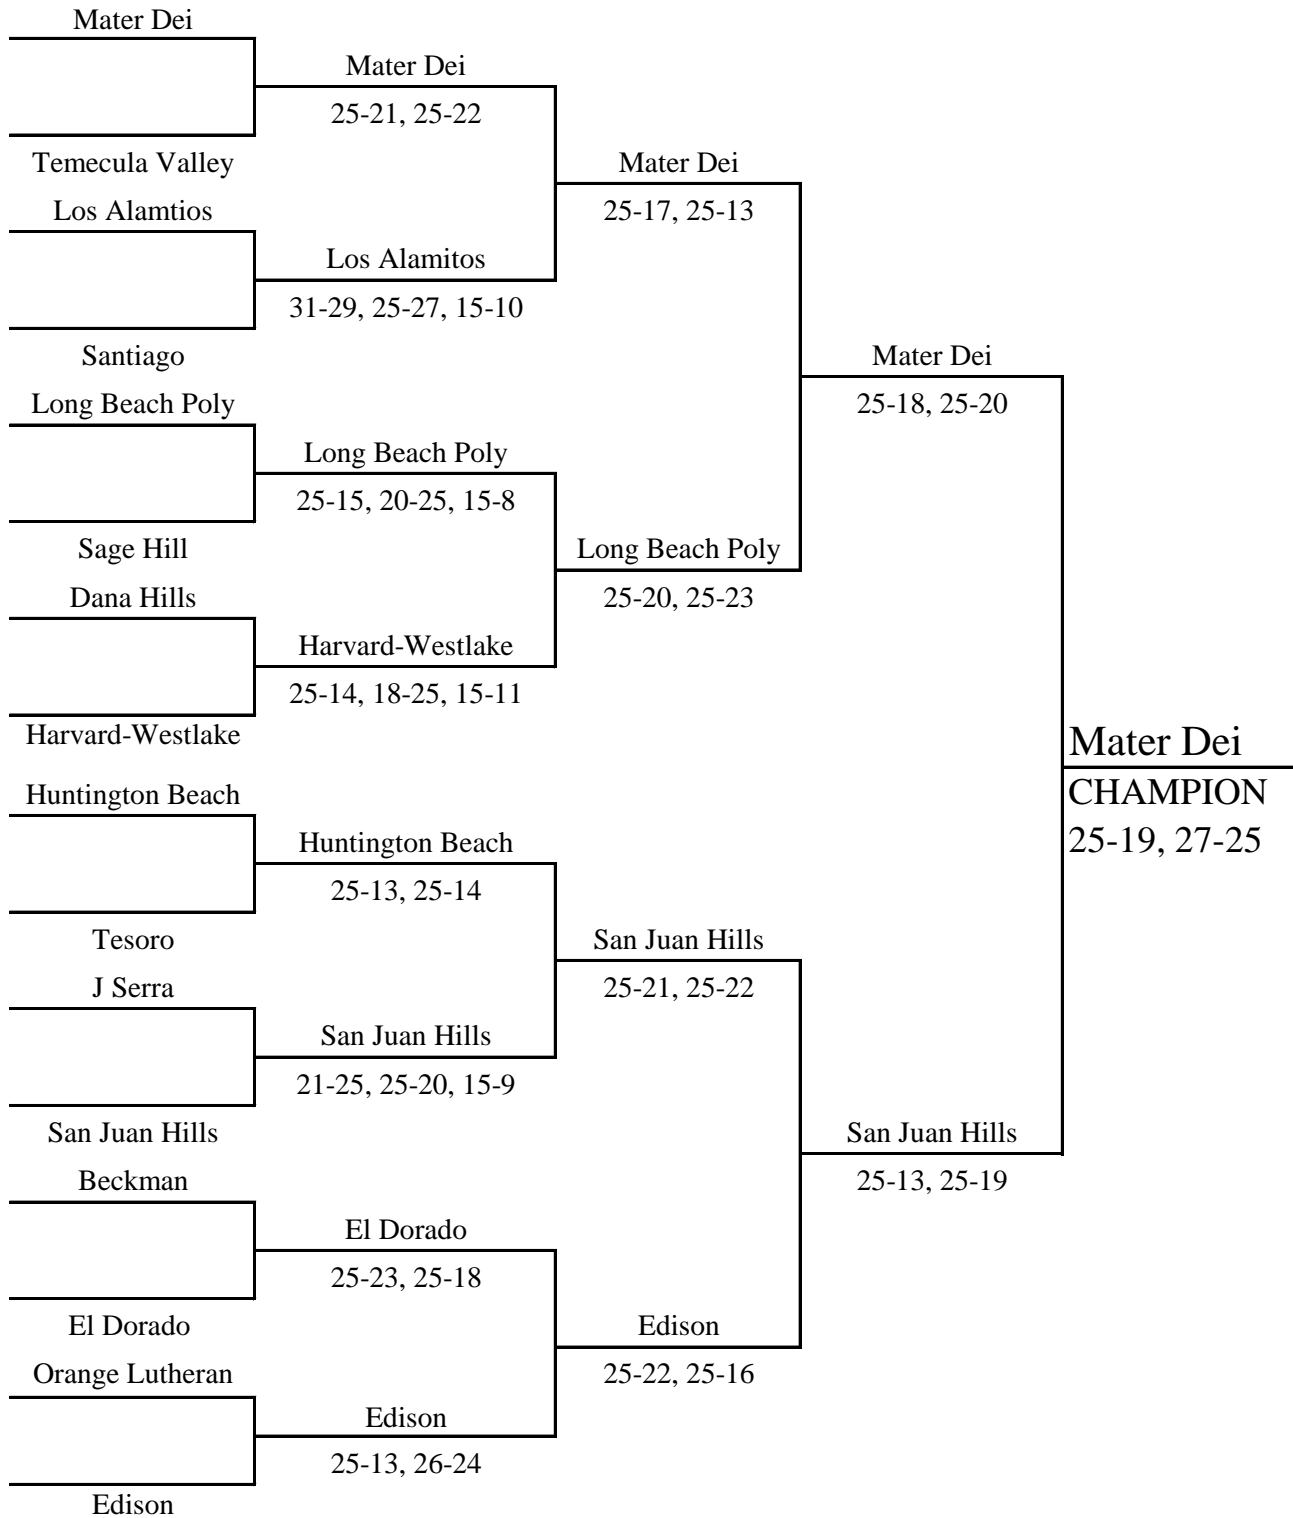

Division 1 Championship Bracket

Edison High School