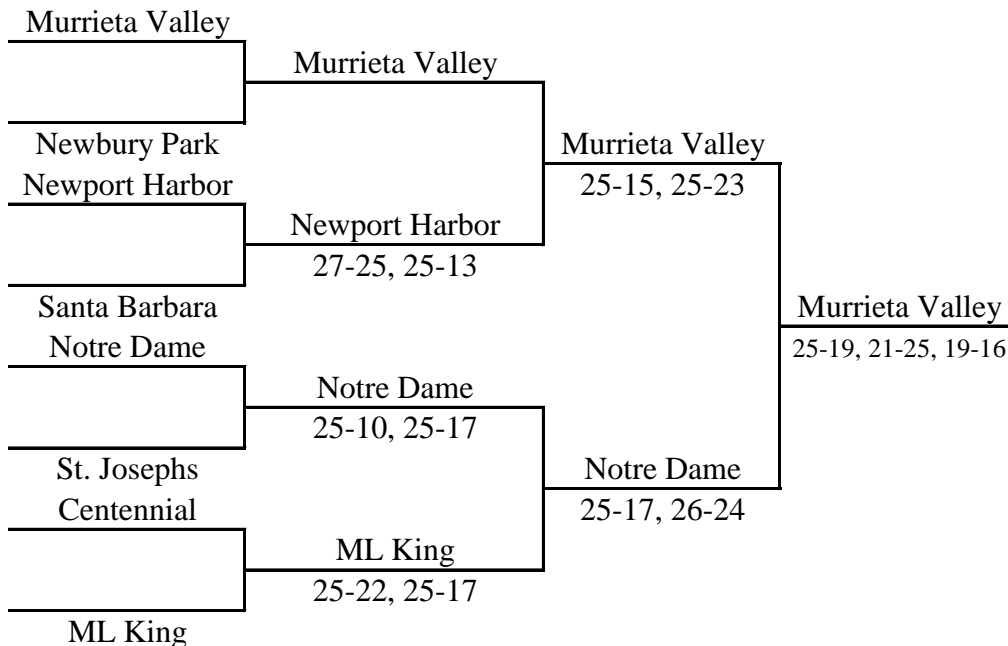

Pool 7

La Habra def Norco	25-17, 25-21
Northwood def Mission Viejo	25-22, 18-25, 16-14
Norco def Mission Viejo	24-26, 25-20, 15-10
Northwood def La Habra	25-22, 25-15
La Habra def Mission Viejo	25-18, 26-24
Norco def Northwood	25-20, 19-25, 15-13

Pool 8

Troy def Marina	25-20, 25-18
Bakersfield def Canyon	19-25, 25-20, 15-13
Troy def Bakersfield	25-22, 22-25, 17-15
Marina def Carson	19-25, 25-20, 15-9
Bakersfield def Carson	25-19, 25-23
Troy def Canyon	12-25, 25-22, 15-12
Carson def Troy	25-23, 21-25, 17-15
Canyon def Marina	25-16, 25-12
Bakersfield def Marina	25-11, 25-19
Carson def Canyon	11-25, 25-22, 15-12

Division 1 Championship Bracket

Edison High School

Division 1 Silver Bracket

Corona Del Mar High School

Division 1 Bronze Bracket

Huntington Beach High School

Division 2 Gold Bracket

Marina High School