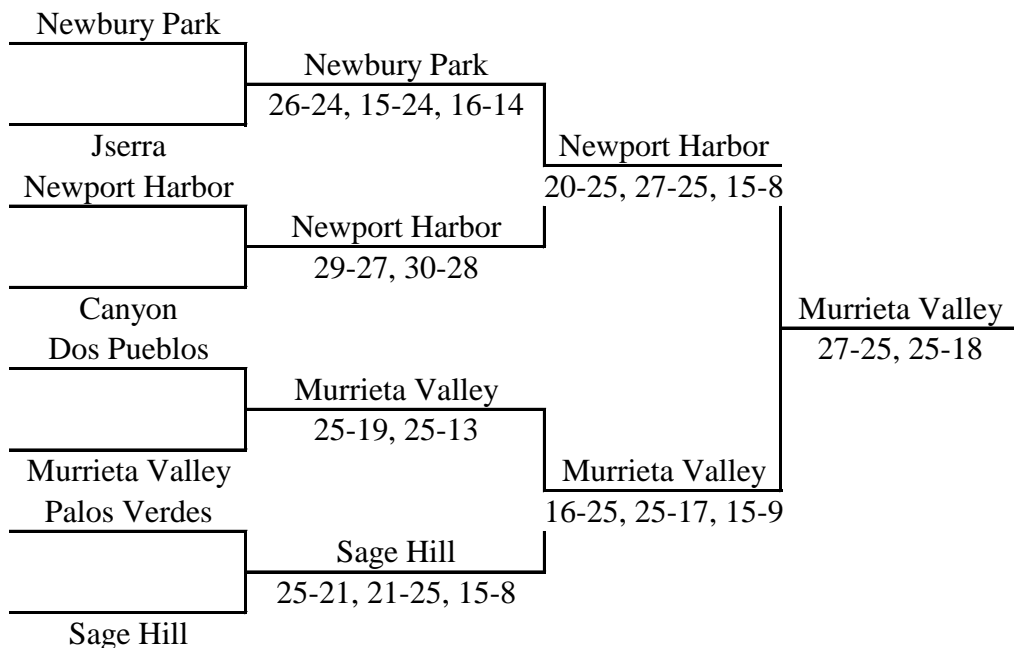

Pool 8

Woodcrest Christian d. La Habra	25-12, 25-20
St. Margarets d. Segerstrom	25-11, 25-17
Woodcrest Christian d. Segerstrom	25-22, 25-11
St. Margarets d. La Habra	25-12, 25-20
La Habra d. Segerstrom	27-25, 25-20
St. Margarets d. Woodcrest Christian	25-22, 18-25, 15-12

Division 1 Championship Bracket

Edison High School

Division 1 Silver Bracket

Huntington Beach High School

Division 1 Bronze Bracket

Corona Del Mar High School

Division 2 Gold Bracket

Fountain Valley HS & Marina HS