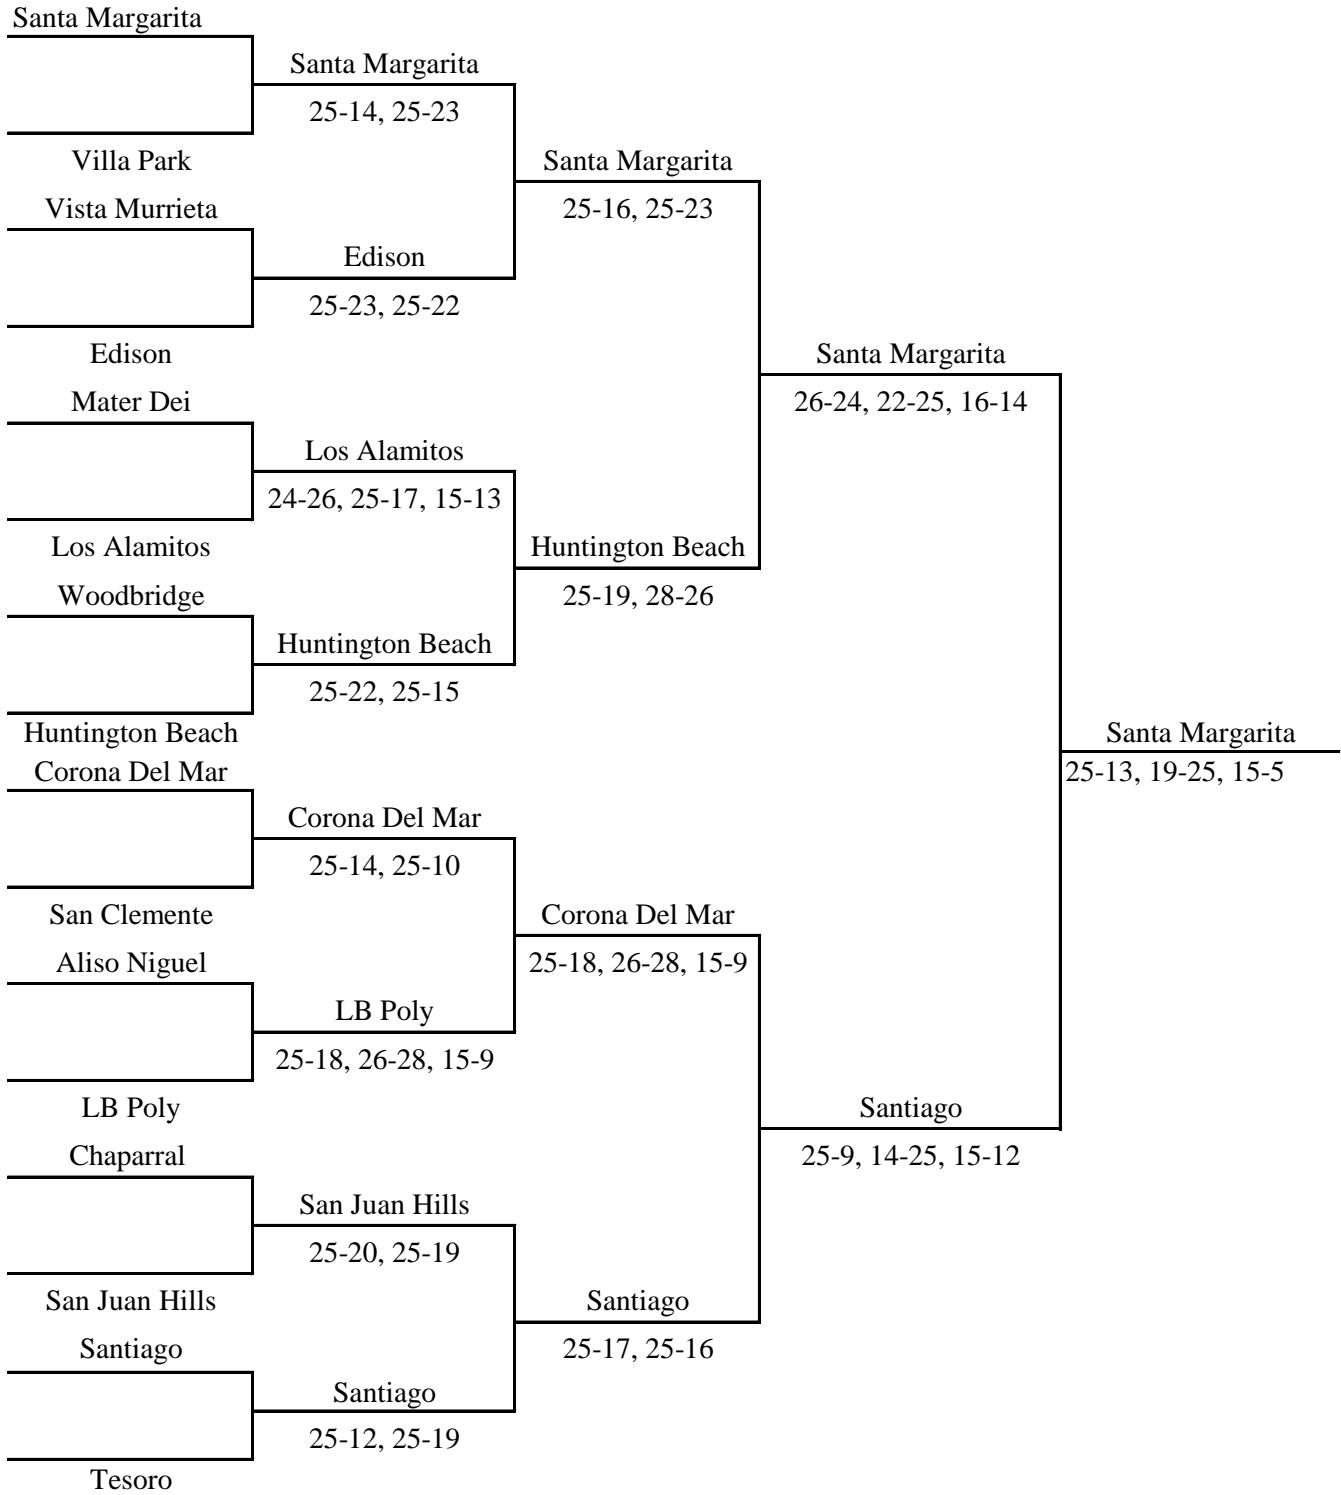

Division 1 Championship Bracket

Edison High School