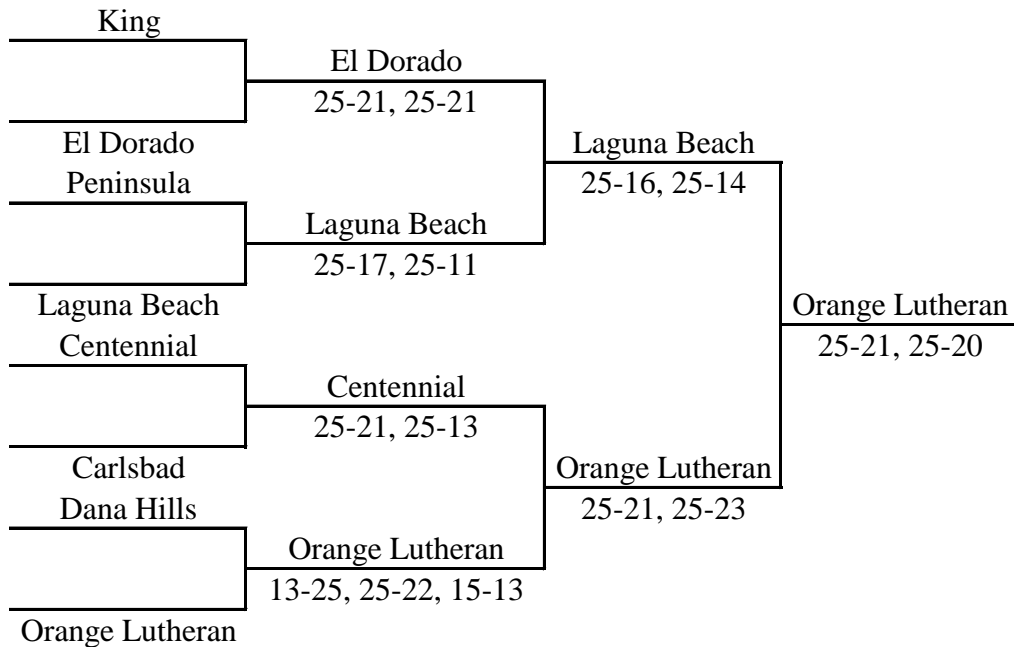

Division 1 Silver Bracket

Huntington Beach High School