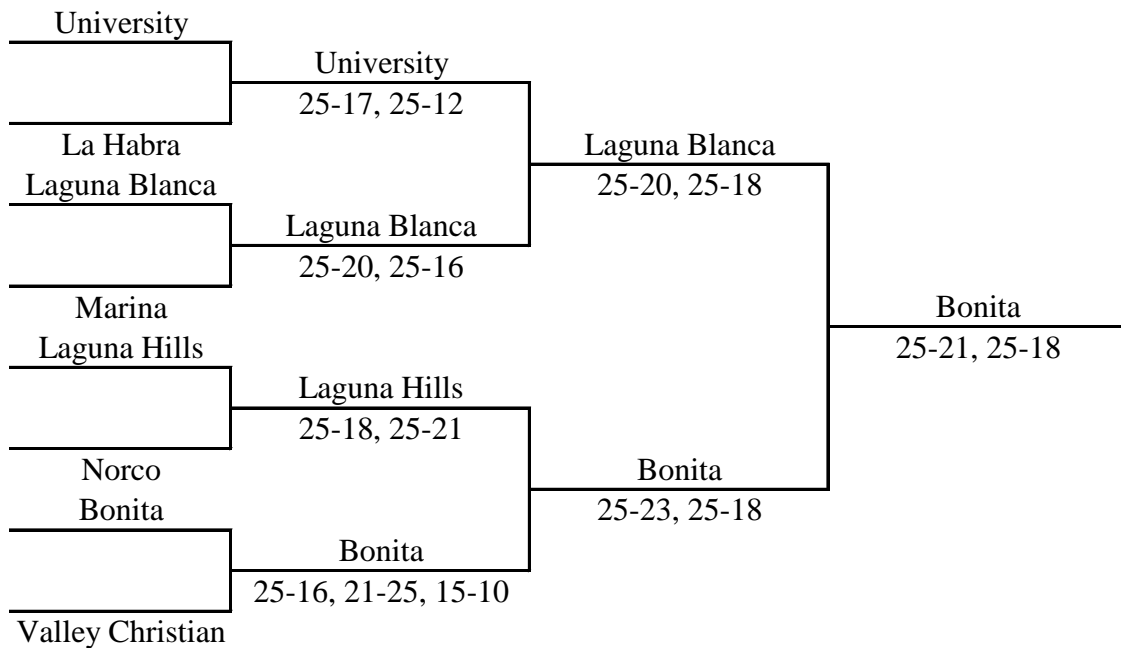

Division 2 Silver Bracket

Newport Harbor High School