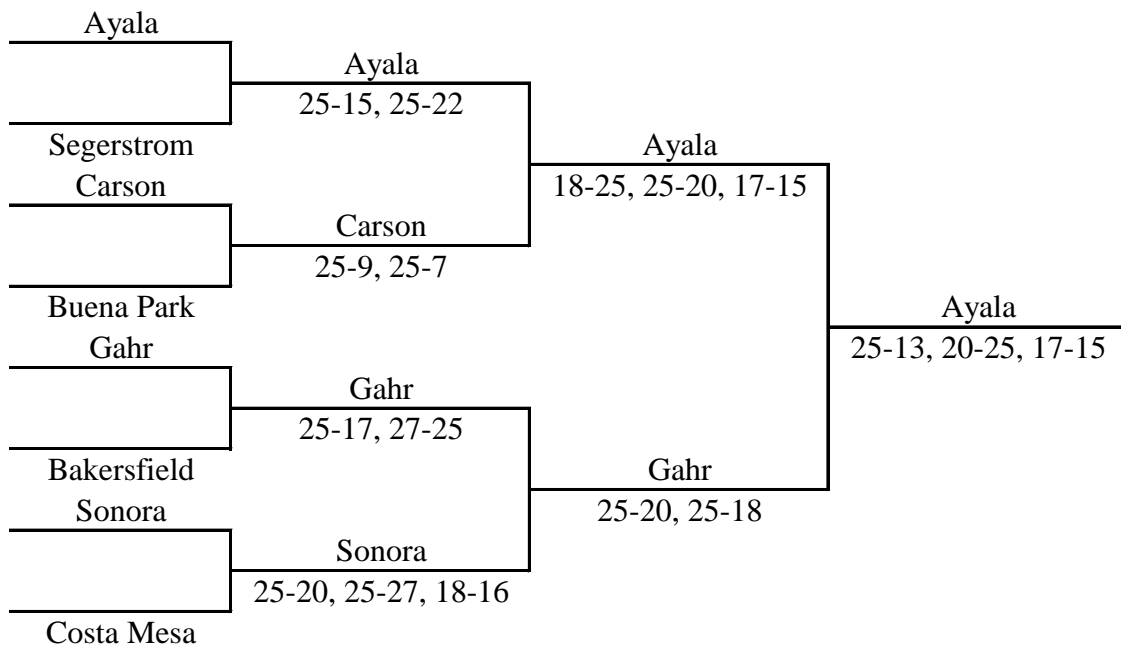

Division 2 Bronze Bracket

Costa Mesa High School