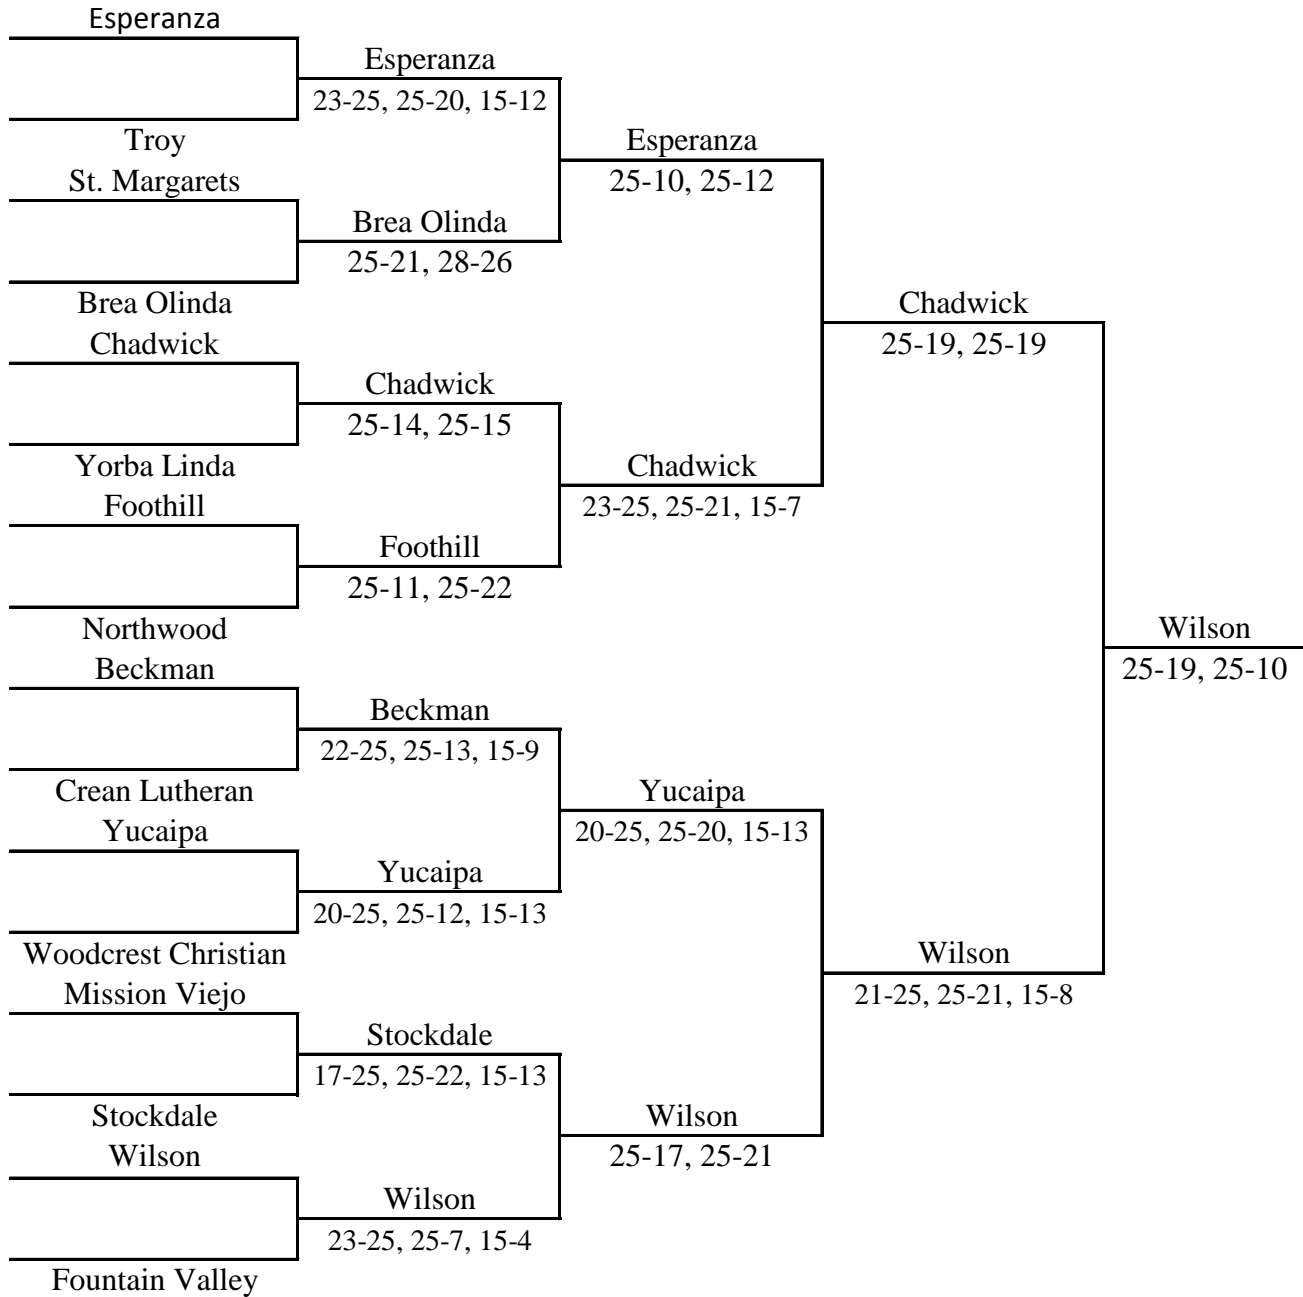

Division 2 Gold Bracket

Fountain Valley HS & Marina HS