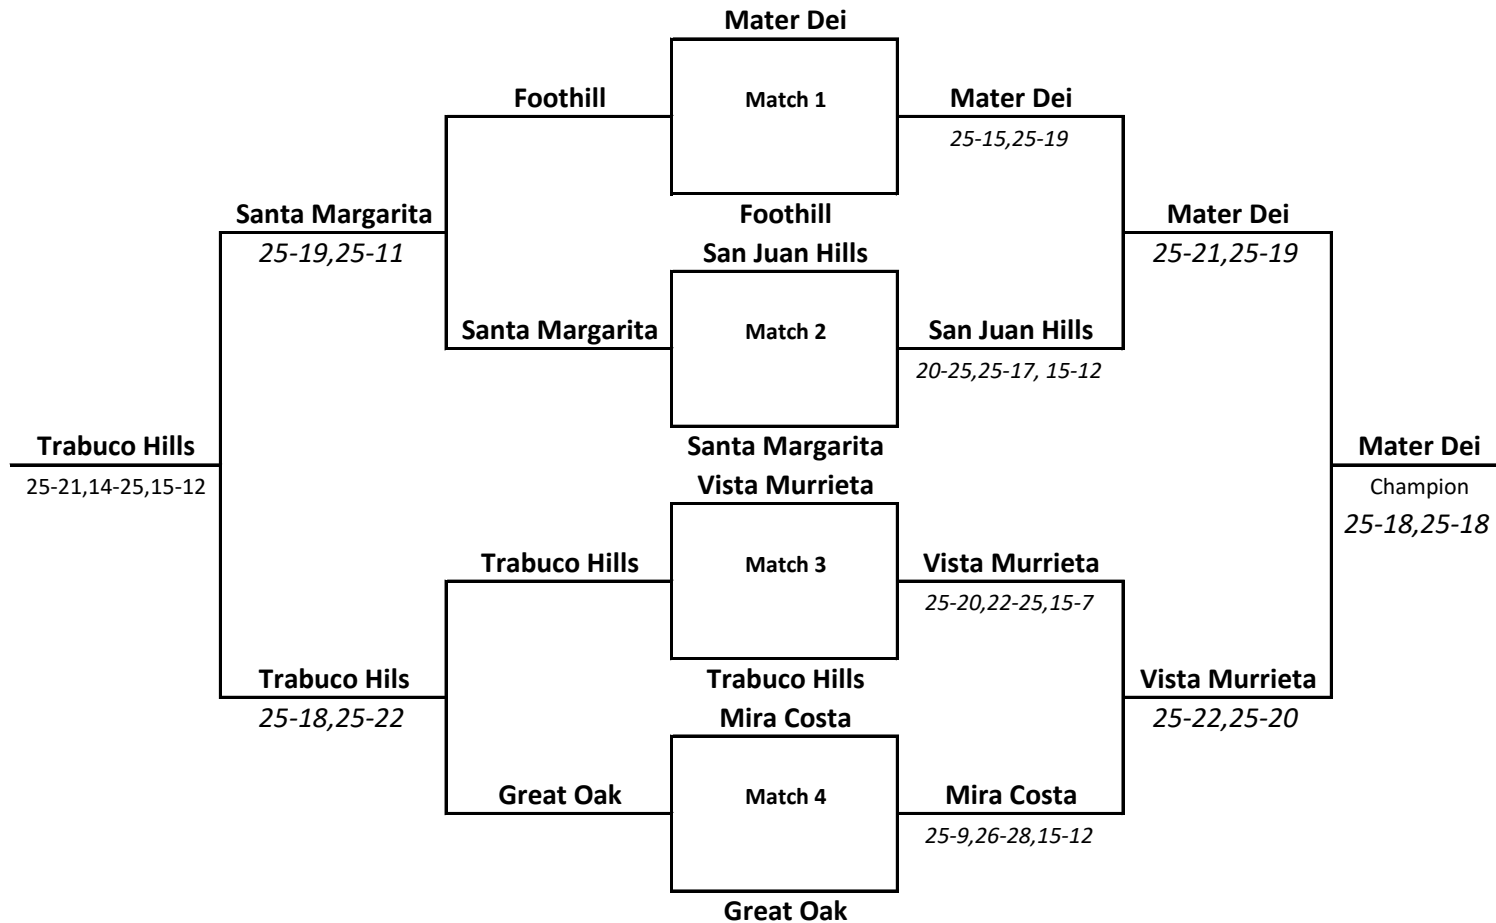

Bingham **Mira Costa**
Loser to Silver G 22-25,25-17,15-8
 at Edison **Mira Costa**
 Bingham Winner to Gold G

Huntington Beach **Great Oak**
Loser to Silver H 25-20,26-28,15-11
 [at Huntington Beach](#) **Great Oak**
 Huntington Beach Winner to Gold H

3rd Place Crossover Matches

Crossover Match #1

Crossover Match #2

** All 3rd Place teams will ref Qualifying matches at 5:30p

Gold Bracket at Edison High School

Silver Bracket at Newort Harbor High School

Bronze Bracket at Huntington Beach

Division 2 - Qualifying Matches

Gold Bracket at Fountain Valley

Silver Bracket at Estancia

Bronze Bracket at Marina