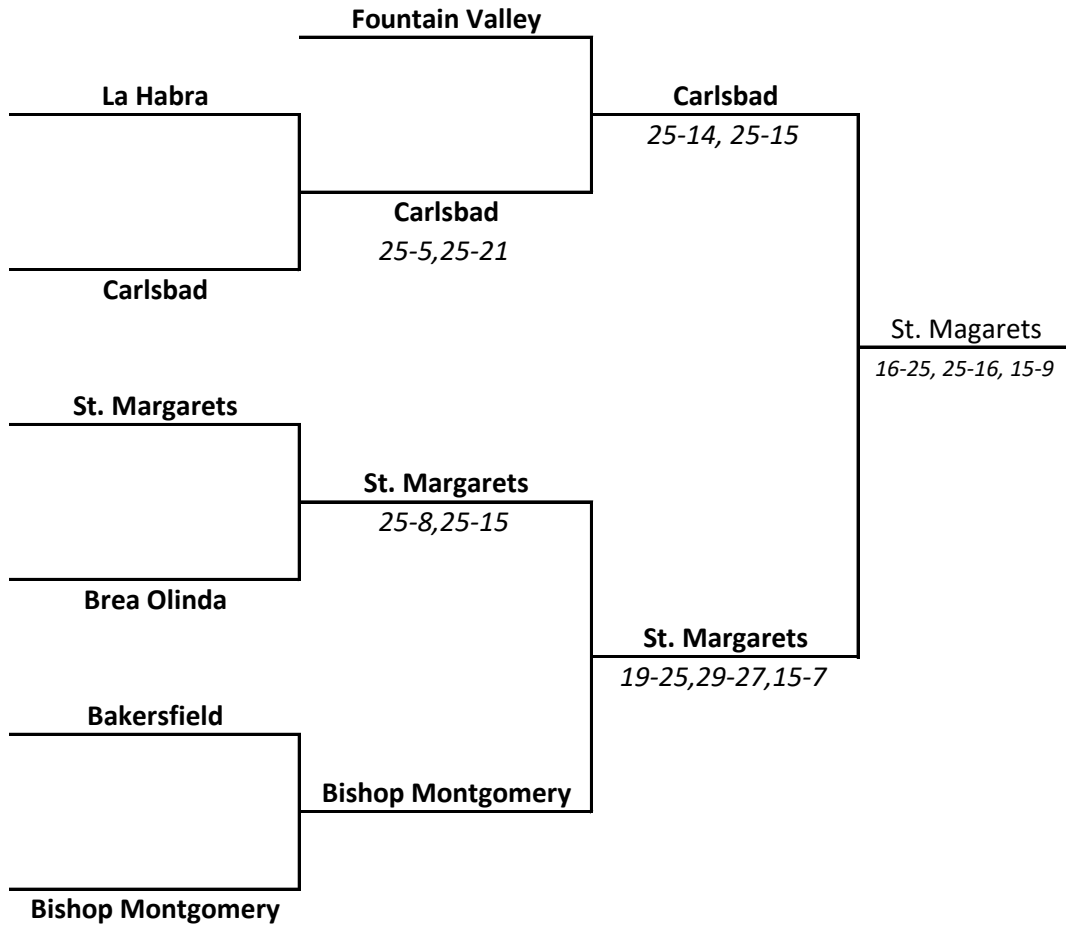

Division 2 - Qualifying Matches

Gold Bracket at Fountain Valley

Silver Bracket at Estancia

Bronze Bracket at Marina