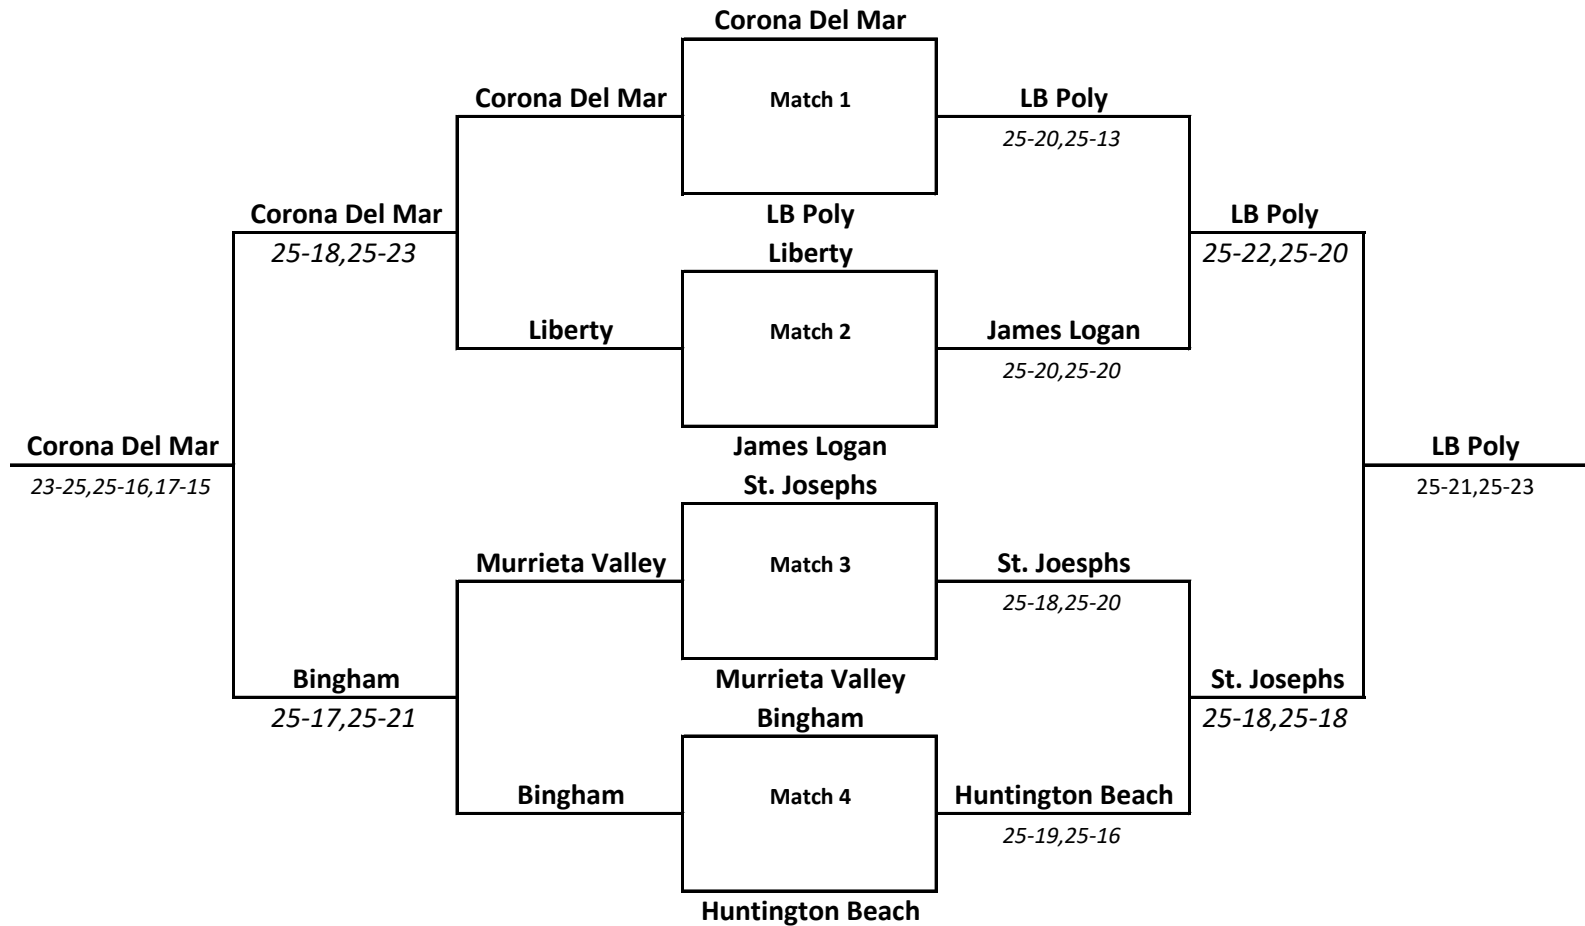

3rd Place Crossover Matches

Crossover Match #1

Crossover Match #2

** All 3rd Place teams will ref Qualifying matches at 5:30p

Gold Bracket at Edison High School

Silver Bracket at Newort Harbor High School

Bronze Bracket at Huntington Beach

Division 2 - Qualifying Matches

Gold Bracket at Fountain Valley

Silver Bracket at Estancia

Bronze Bracket at Marina