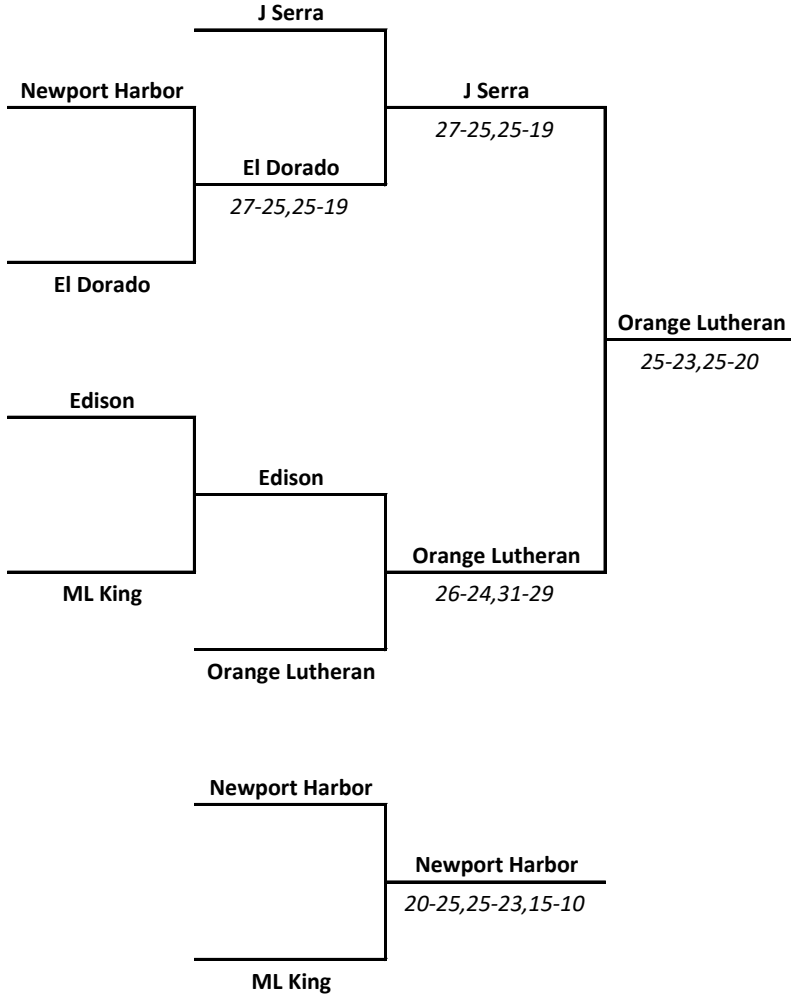

Copper Bracket at Corona Del Mar