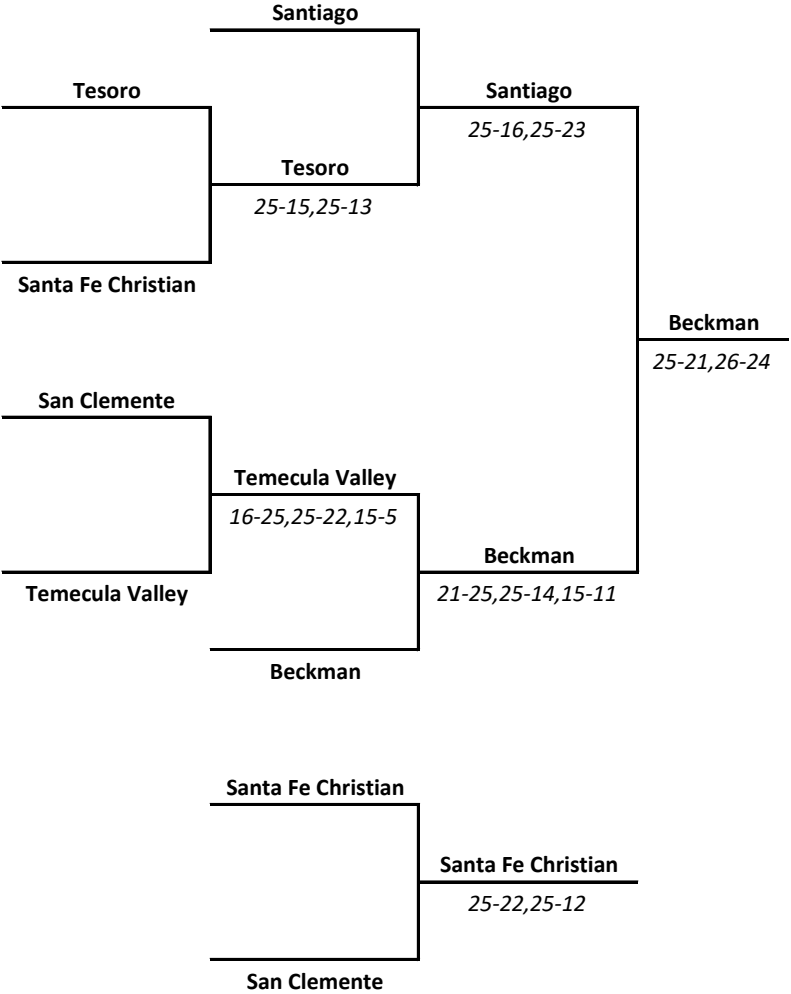

3rd Place Crossover Matches

Crossover Match #1

Crossover Match #2

** All 3rd Place teams will ref Qualifying matches at 5:30p

Gold Bracket at Edison High School

Silver Bracket at Newort Harbor High School

Bronze Bracket at Huntington Beach

Division 2 - Qualifying Matches

Gold Bracket at Fountain Valley

Silver Bracket at Estancia

Bronze Bracket at Marina