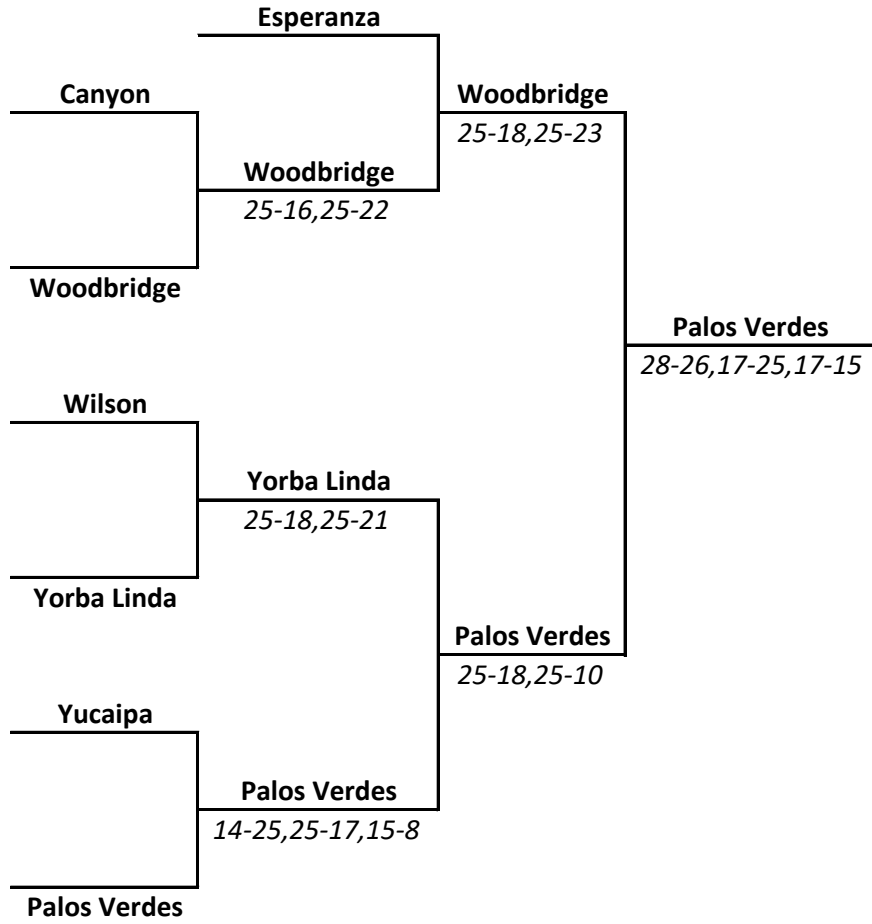

Division 2 - Qualifying Matches

Gold Bracket at Fountain Valley

Silver Bracket at Estancia

Bronze Bracket at Marina