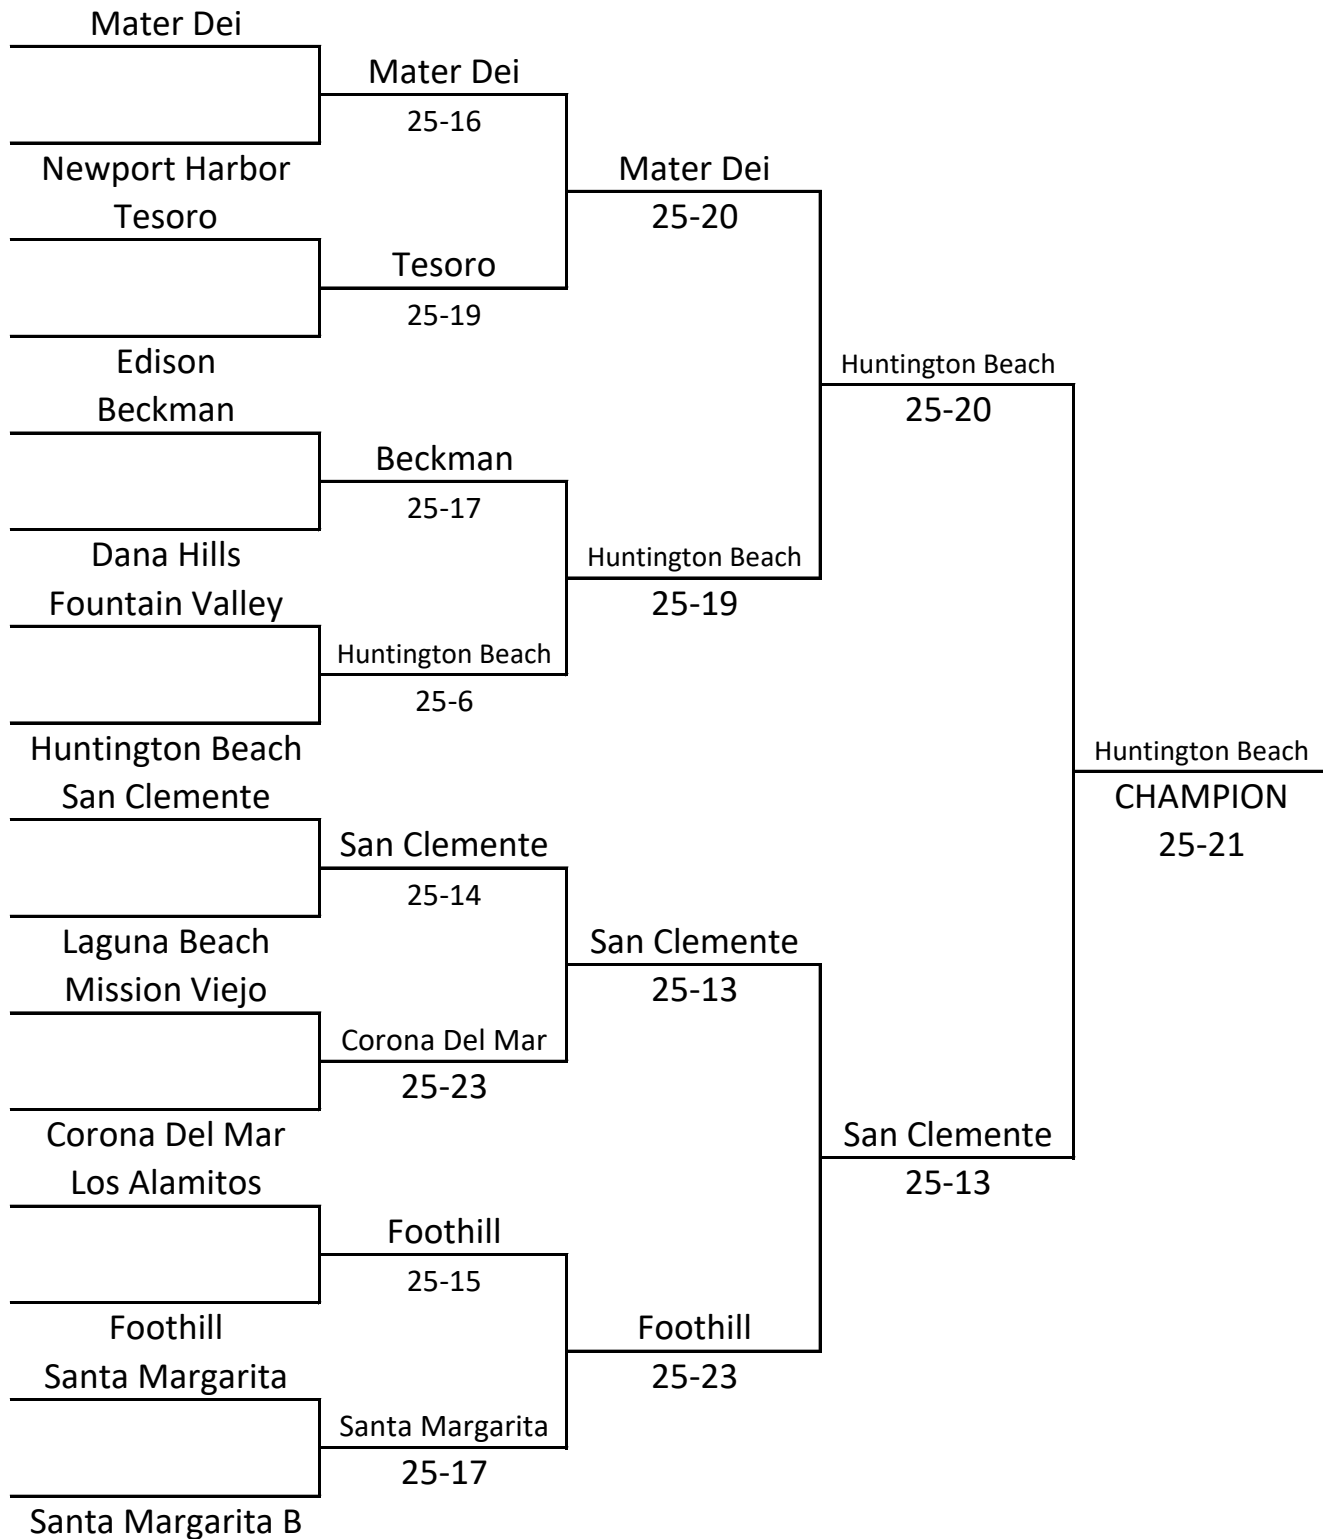

Gold Bracket at Edison HS