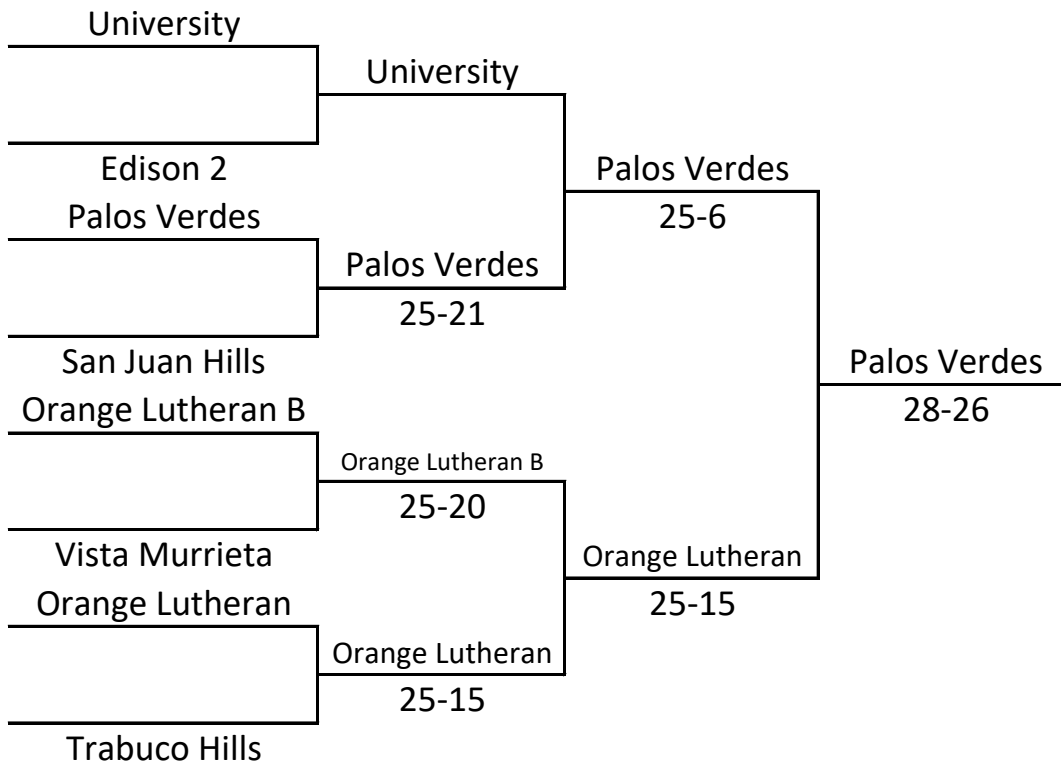

Pool 4					
Huntington Beach	def	Wilson	25-5, 25-12	1st	Huntington Beach
Santa Margarita B	def	San Juan Hills	25-20, 25-23	2nd	Santa Margarita B
Huntington Beach	def	Santa Margarita B	25-4, 25-8	3rd	Wilson
San Juan Hills	def	Wilson	25-20, 25-17	4th	San Juan Hills
Wilson	def	Santa Margarita B	24-26, 25-22, 15-9		
Huntington Beach	def	San Juan Hills	25-4, 25-11		

Pool 6					
Edison	def	Esperanza	25-8, 25-14	1st	Mission Viejo
Mission Viejo	def	Vista Murrieta	29-27, 25-18	2nd	Edison
Mission Viejo	def	Edison	25-22, 25-19	3rd	Vista Murrieta
Vista Murrieta	def	Esperanza	25-7, 25-13	4th	Esperanza
Mission Viejo	def	Esperanza	25-7, 25-19		
Edison	def	Vista Murrieta	25-19, 25-20		

Pool 7					
Los Alamitos	def	Orange Lutheran	25-19, 25-15	1st	Los Alamitos
Dana Hills	def	Sunny Hills	25-12, 25-7	2nd	Dana Hills
Los Alamitos	def	Sunny Hills	25-16, 25-14	3rd	Orange Lutheran
Orange Lutheran	def	Dana Hills	26-24, 12-25, 15-7	4th	Sunny Hills
Orange Lutheran	def	Sunny Hills	25-16, 25-18		
Dana Hills	def	Los Alamitos	20-25, 25-20, 15-11		

Gold Bracket at Edison HS

Silver Bracket at Fountain Valley

Bronze Bracket at Huntington Beach HS