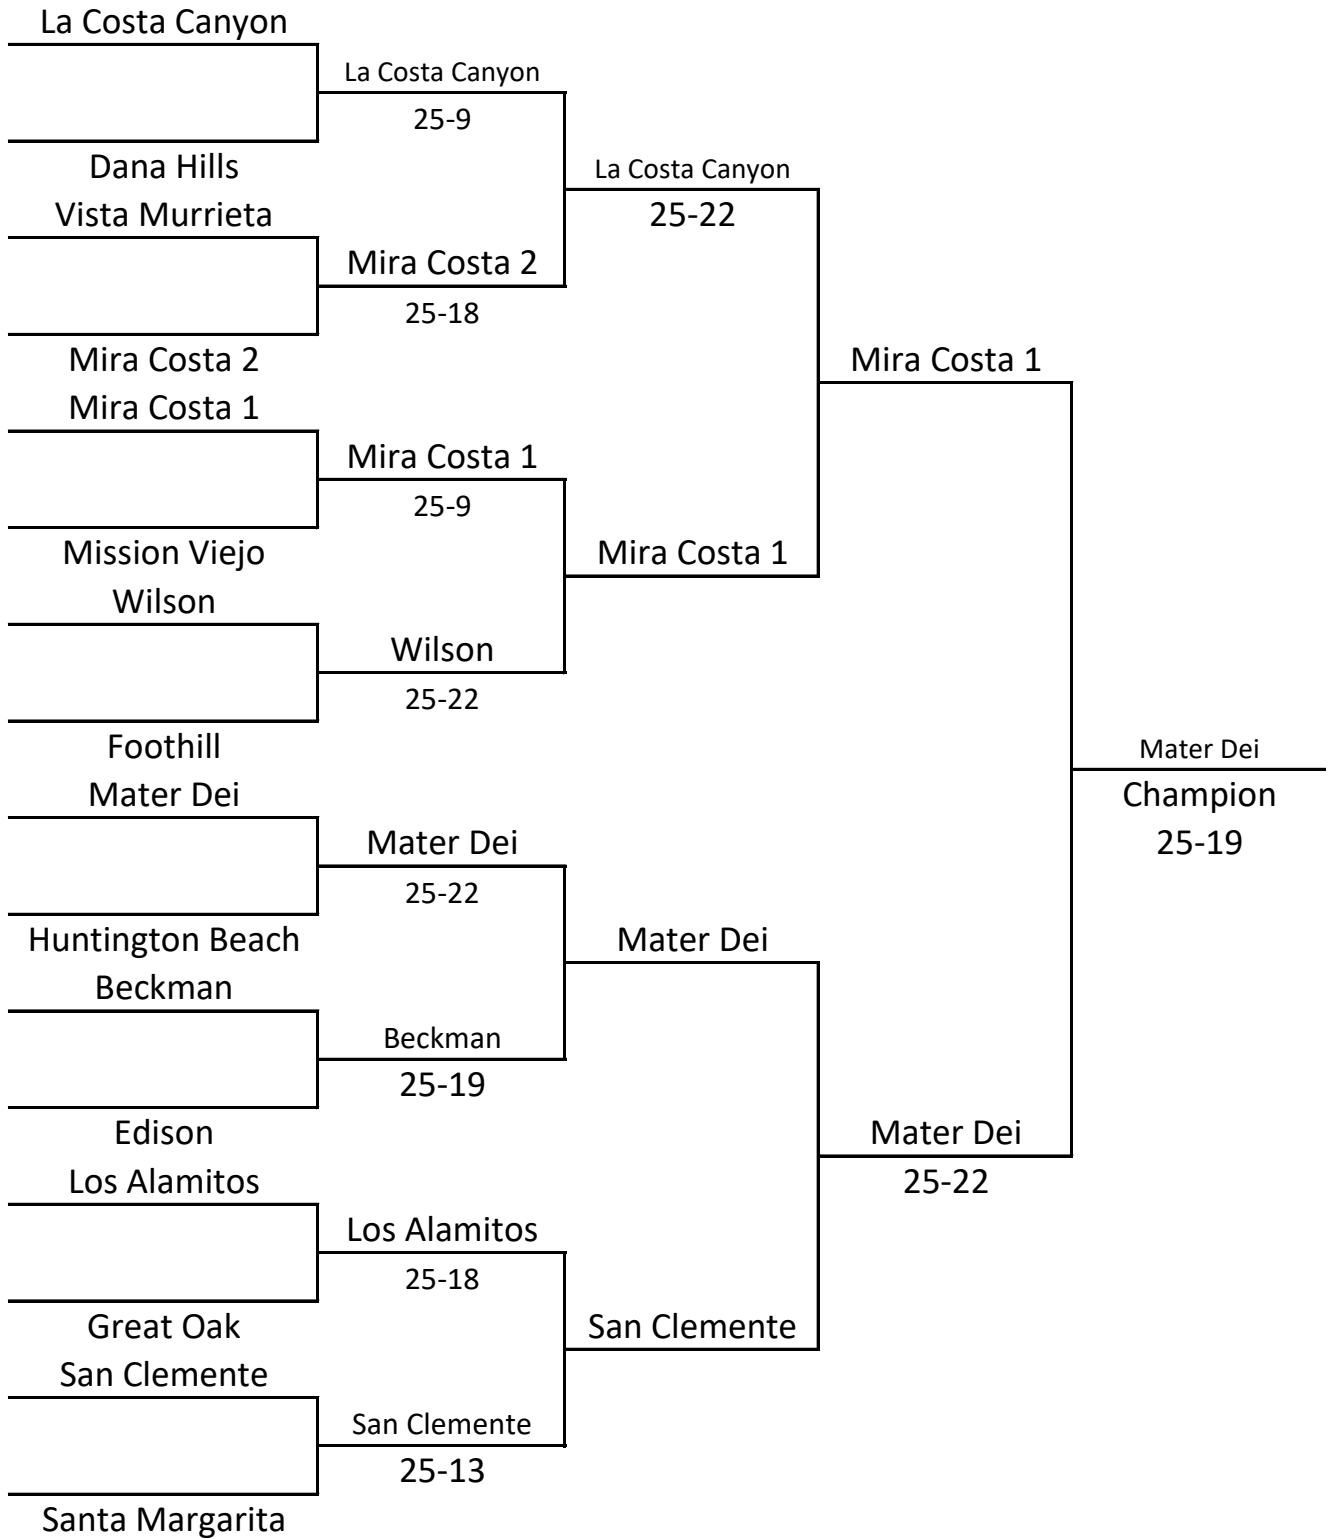

Gold Bracket at Edison HS