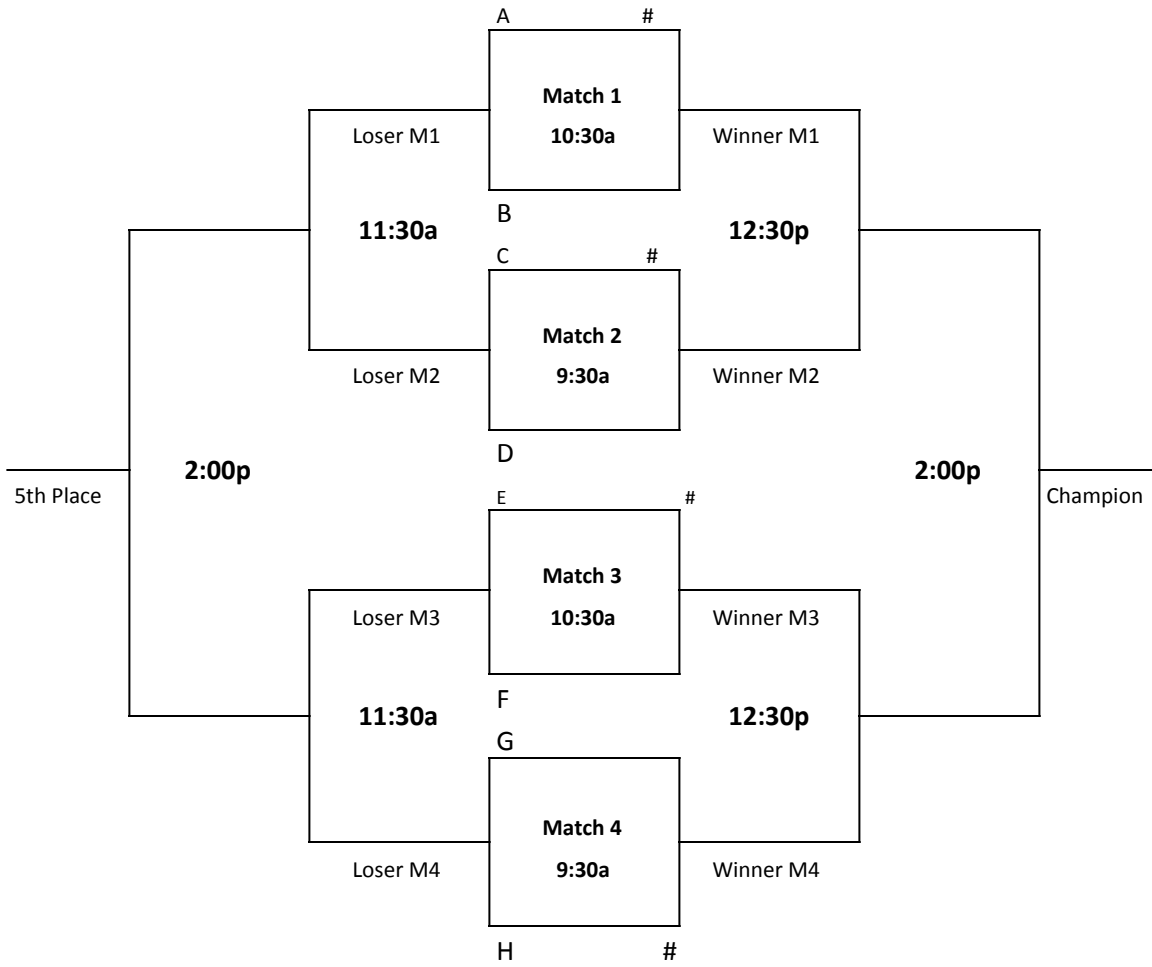

Play-In Matches

**Winners go to Gold Bracket at Edison HS

**Losers go to Silver Bracket Huntington Beach

***note: Some of these matches are played on Friday evening, and some are played on Saturday morning

3rd Place Crossover Matches

Crossover Match #1

Crossover Match #2

= refs the next match on the court

Gold Bracket at Edison High School

= Refs the previous match on the court

Silver Bracket at Huntington Beach High School

= Refs the previous match on the court

Bronze Bracket at Newport Harbor

= ref at 9:30a

Copper Bracket at Corona Del Mar

= ref at 9:30a