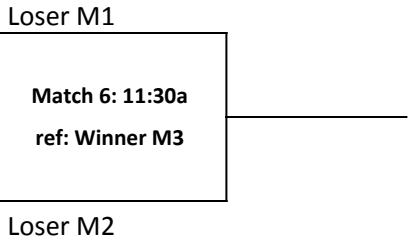

3rd Place Crossover Matches

Crossover Match #1

Crossover Match #2

= refs the next match on the court

Gold Bracket at Edison High School

= Refs the previous match on the court

Silver Bracket at Huntington Beach High School

= Refs the previous match on the court

Bronze Bracket at Newport Harbor

= ref at 9:30a

Copper Bracket at Corona Del Mar

= ref at 9:30a