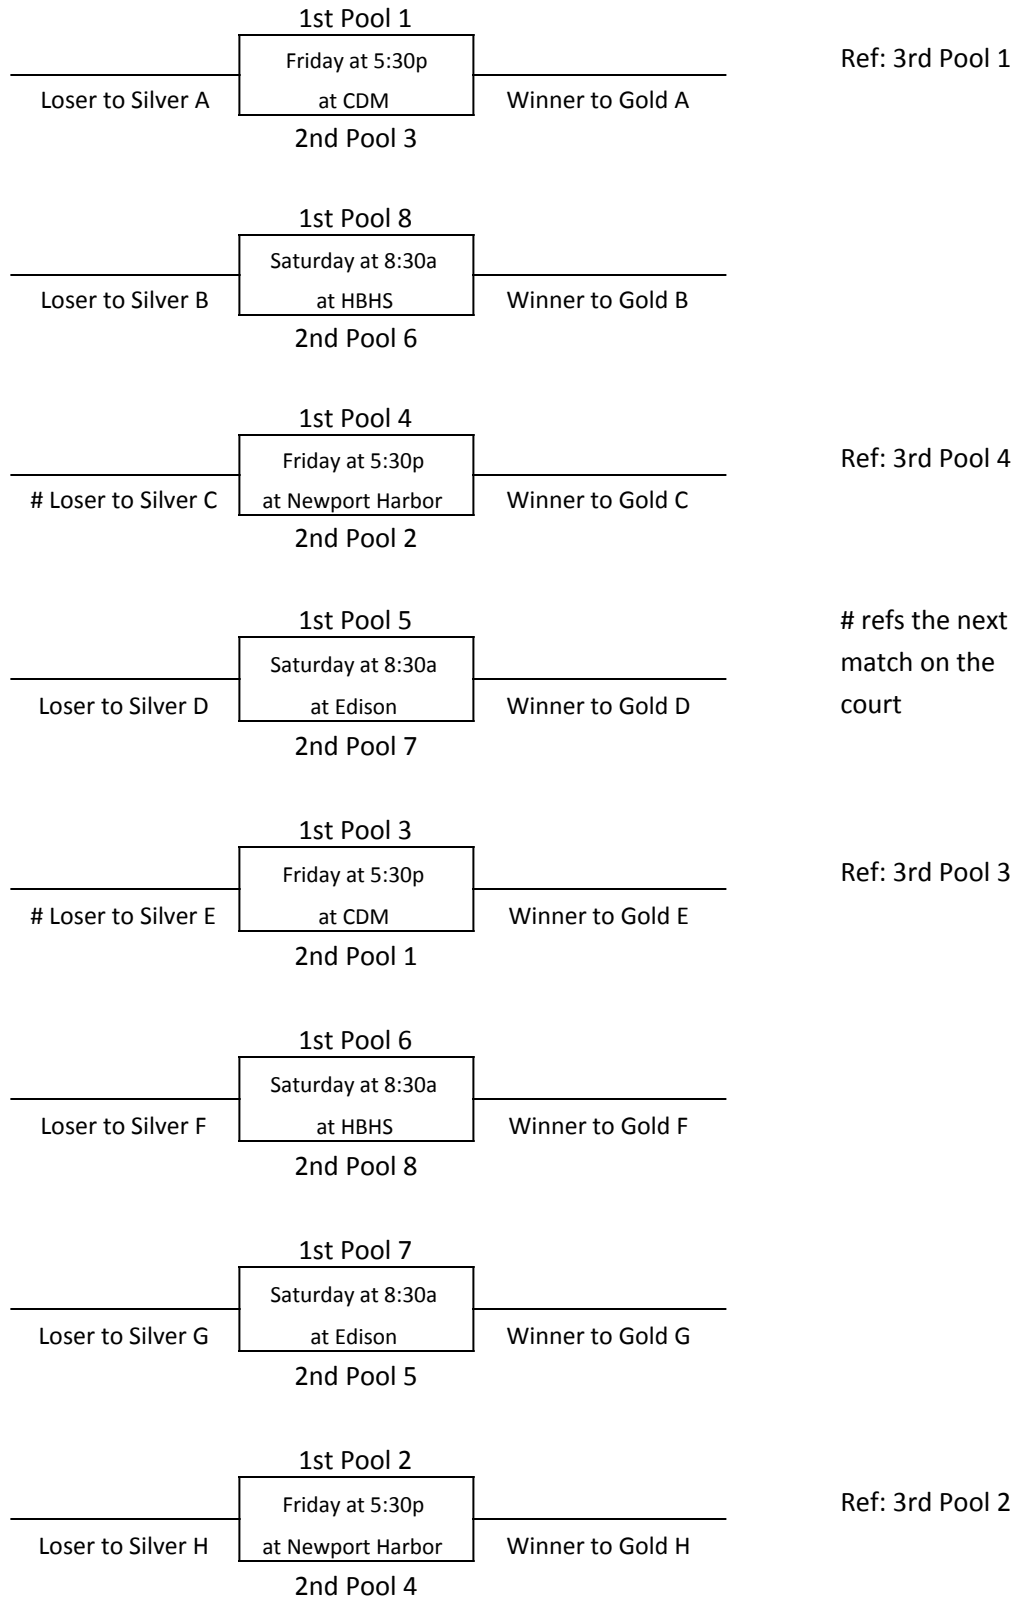

Play-In Matches

**Winners go to Gold Bracket at Edison HS

**Losers go to Silver Bracket Huntington Beach

***note: Some of these matches are played on Friday evening, and some are played on Saturday morning

3rd Place Crossover Matches

Crossover Match #1

Crossover Match #2

= refs the next match on the court

Gold Bracket at Edison High School

= Refs the previous match on the court

Silver Bracket at Huntington Beach High School

= Refs the previous match on the court

Bronze Bracket at Newport Harbor

= ref at 9:30a

Copper Bracket at Corona Del Mar

= ref at 9:30a