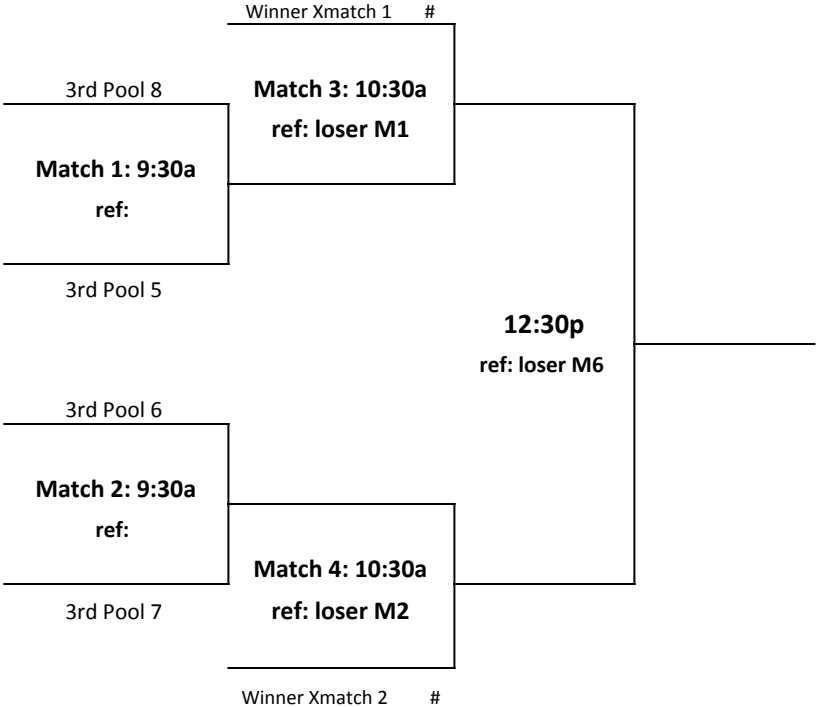

Play-In Matches

**Winners go to Gold Bracket at Edison HS

**Losers go to Silver Bracket Huntington Beach

***note: Some of these matches are played on Friday evening, and some are played on Saturday morning

3rd Place Crossover Matches

Crossover Match #1

Crossover Match #2

= refs the next match on the court

Gold Bracket at Edison High School

= Refs the previous match on the court

Silver Bracket at Huntington Beach High School

= Refs the previous match on the court

Bronze Bracket at Newport Harbor

= ref at 9:30a

Copper Bracket at Corona Del Mar

= ref at 9:30a