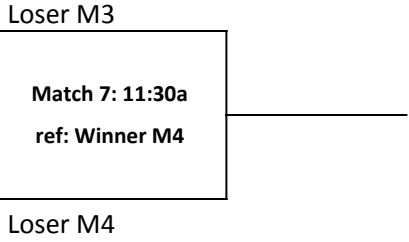

3rd Place Crossover Matches

Crossover Match #1

Crossover Match #2

= refs the next match on the court

Gold Bracket at Edison High School

= Refs the previous match on the court

Silver Bracket at Huntington Beach High School

= Refs the previous match on the court

Bronze Bracket at Newport Harbor

= ref at 9:30a

Copper Bracket at Corona Del Mar

= ref at 9:30a