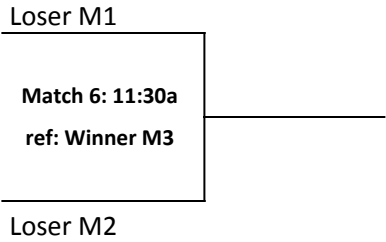

3rd Place Crossover Matches

Crossover Match #1

Crossover Match #2

= refs the next match on the court

Gold Bracket at Edison High School

= Refs the previous match on the court

Silver Bracket at Huntington Beach High School

= Refs the previous match on the court

Bronze Bracket at Newport Harbor

= ref at 9:30a

Copper Bracket at Corona Del Mar

= ref at 9:30a