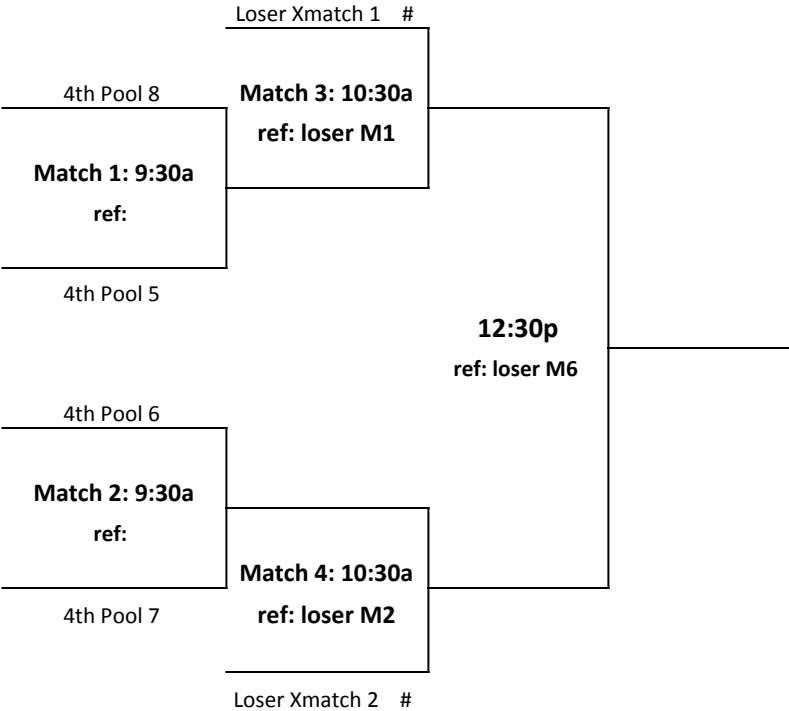

3rd Place Crossover Matches

Crossover Match #1

Crossover Match #2

= refs the next match on the court

Gold Bracket at Edison High School

= Refs the previous match on the court

Silver Bracket at Huntington Beach High School

= Refs the previous match on the court

Bronze Bracket at Newport Harbor

= ref at 9:30a

Copper Bracket at Corona Del Mar

= ref at 9:30a