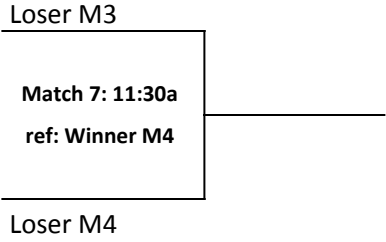

3rd Place Crossover Matches

Crossover Match #1

Crossover Match #2

= refs the next match on the court

Gold Bracket at Edison High School

= Refs the previous match on the court

Silver Bracket at Huntington Beach High School

= Refs the previous match on the court

Bronze Bracket at Newport Harbor

= ref at 9:30a

Copper Bracket at Corona Del Mar

= ref at 9:30a