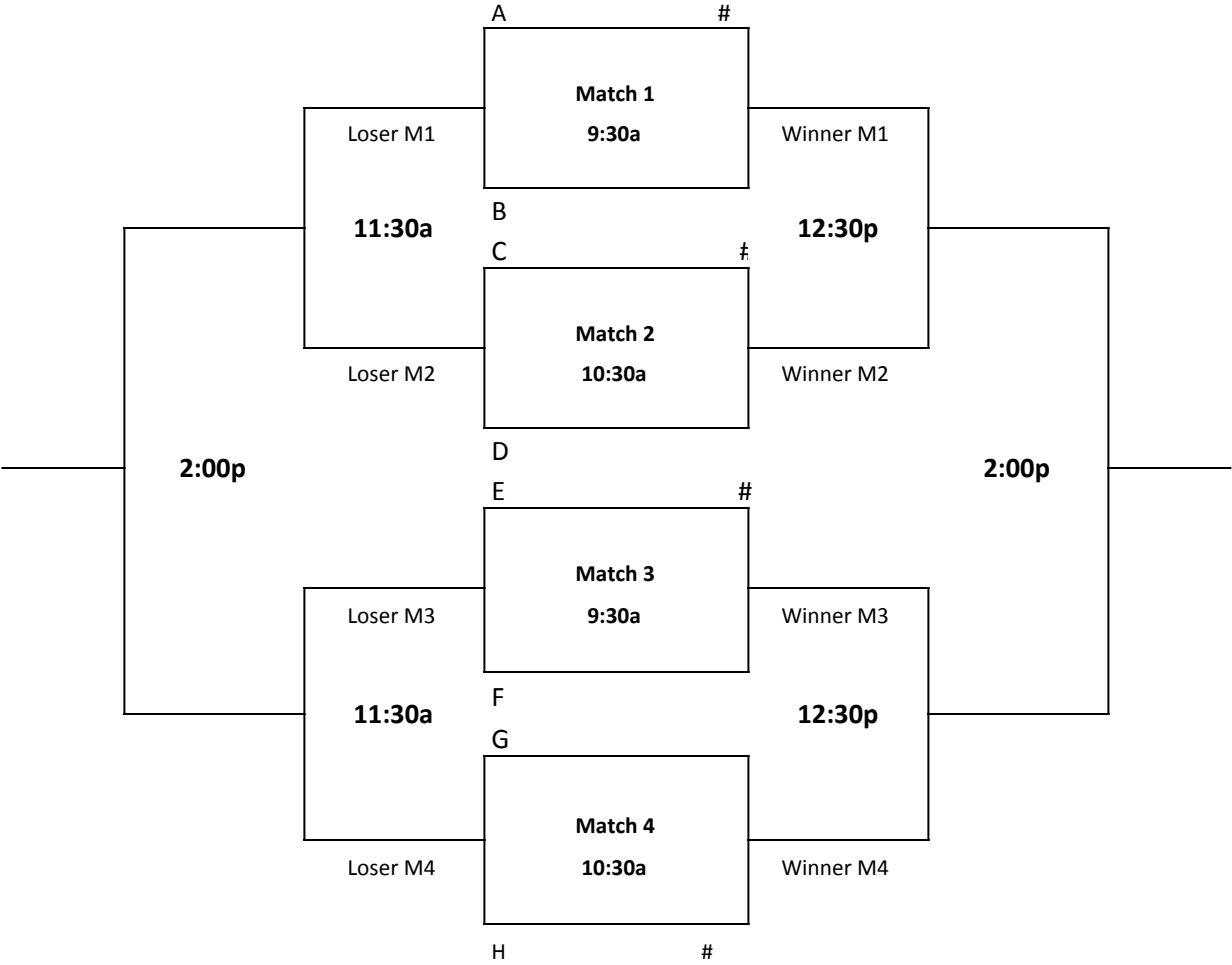

Play-In Matches

**Winners go to Gold Bracket at Edison HS

**Losers go to Silver Bracket Huntington Beach

***note: Some of these matches are played on Friday evening, and some are played on Saturday morning

3rd Place Crossover Matches

Crossover Match #1

Crossover Match #2

= refs the next match on the court

Gold Bracket at Edison High School

= Refs the previous match on the court

Silver Bracket at Huntington Beach High School

= Refs the previous match on the court

Bronze Bracket at Newport Harbor

= ref at 9:30a

Copper Bracket at Corona Del Mar

= ref at 9:30a