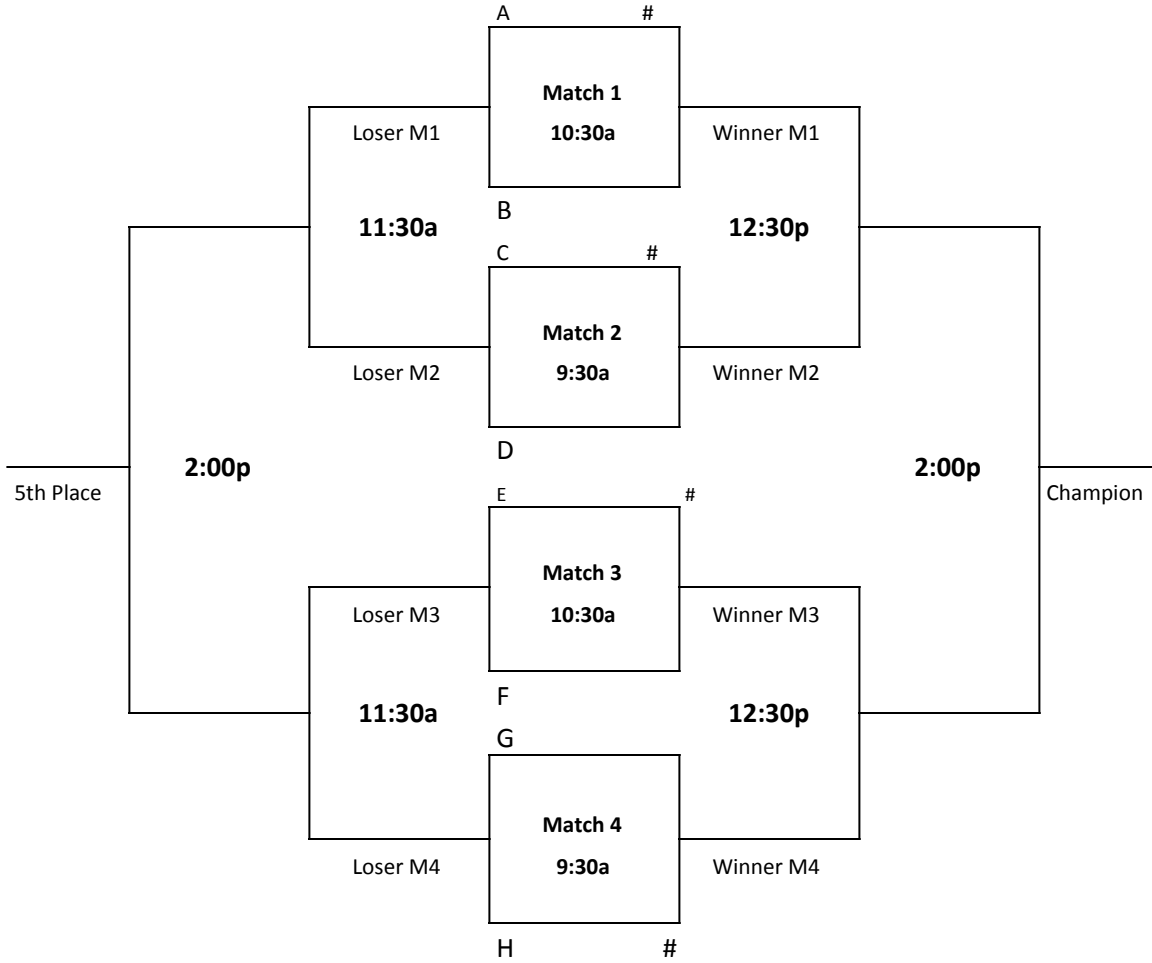

Play-In Matches

**Winners go to Gold Bracket at Fountain Valley

**Losers go to Silver Bracket Estancia

***note: Some of these matches are played on Friday evening, and some are played on Saturday morning

3rd Place Crossover Matches

Crossover Match #1

3rd Pool 1

6:30p

ref: Loser Play-In Match A
at Fountain Valley

Loser to Copper

Winner to Bronze

3rd Pool 3

Gold Bracket at Fountain Valley High School

= Refs the previous match on the court

Silver Bracket at Estancia High School

= Refs the previous match on the court

Bronze Bracket at Marina High School