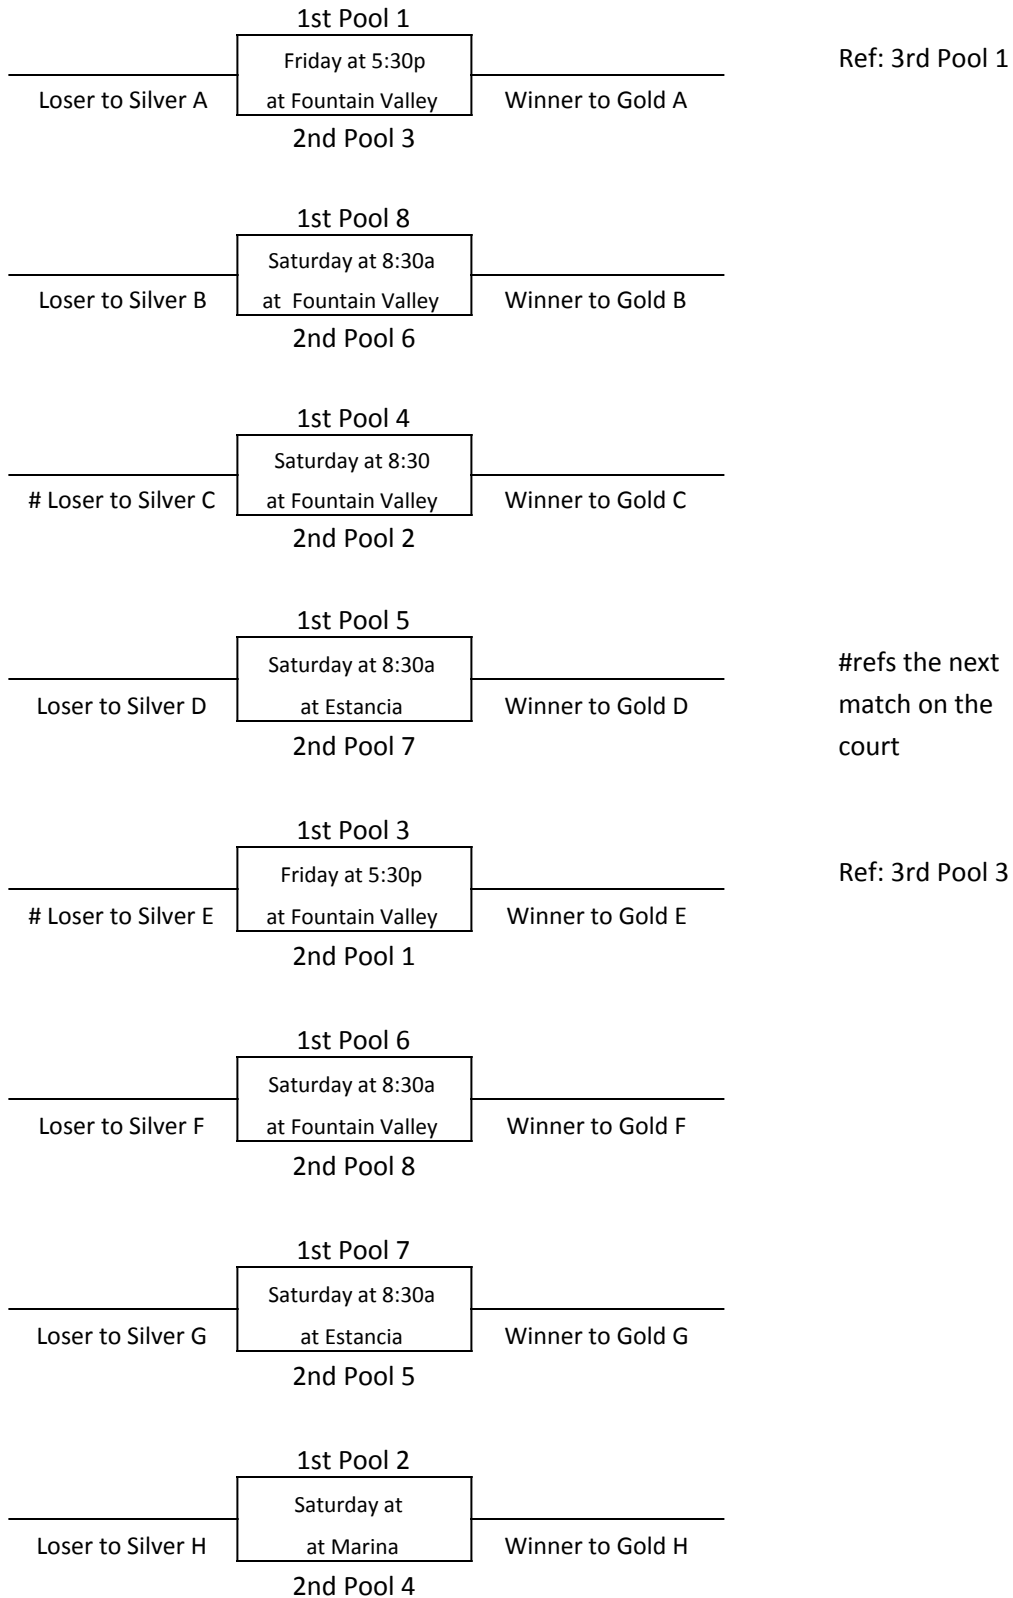

Play-In Matches

**Winners go to Gold Bracket at Fountain Valley

**Losers go to Silver Bracket Estancia

***note: Some of these matches are played on Friday evening, and some are played on Saturday morning

3rd Place Crossover Matches

Crossover Match #1

3rd Pool 1

6:30p

ref: Loser Play-In Match A
at Fountain Valley

Loser to Copper

Winner to Bronze

3rd Pool 3

Gold Bracket at Fountain Valley High School

= Refs the previous match on the court

Silver Bracket at Estancia High School

= Refs the previous match on the court

Bronze Bracket at Marina High School