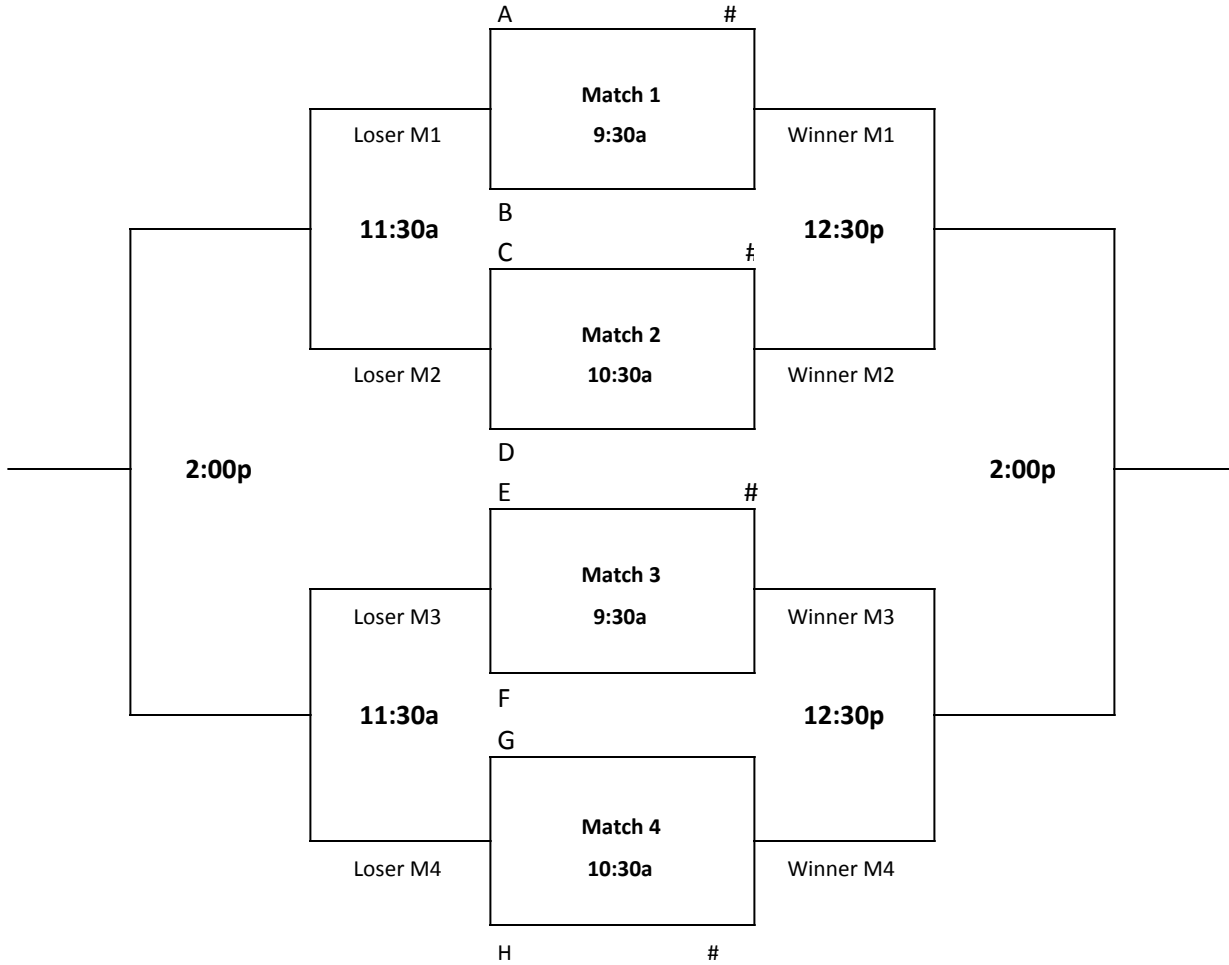

Play-In Matches

**Winners go to Gold Bracket at Fountain Valley

**Losers go to Silver Bracket Estancia

***note: Some of these matches are played on Friday evening, and some are played on Saturday morning

3rd Place Crossover Matches

Crossover Match #1

3rd Pool 1

6:30p

ref: Loser Play-In Match A
at Fountain Valley

Loser to Copper

Winner to Bronze

3rd Pool 3

Gold Bracket at Fountain Valley High School

= Refs the previous match on the court

Silver Bracket at Estancia High School

= Refs the previous match on the court

Bronze Bracket at Marina High School