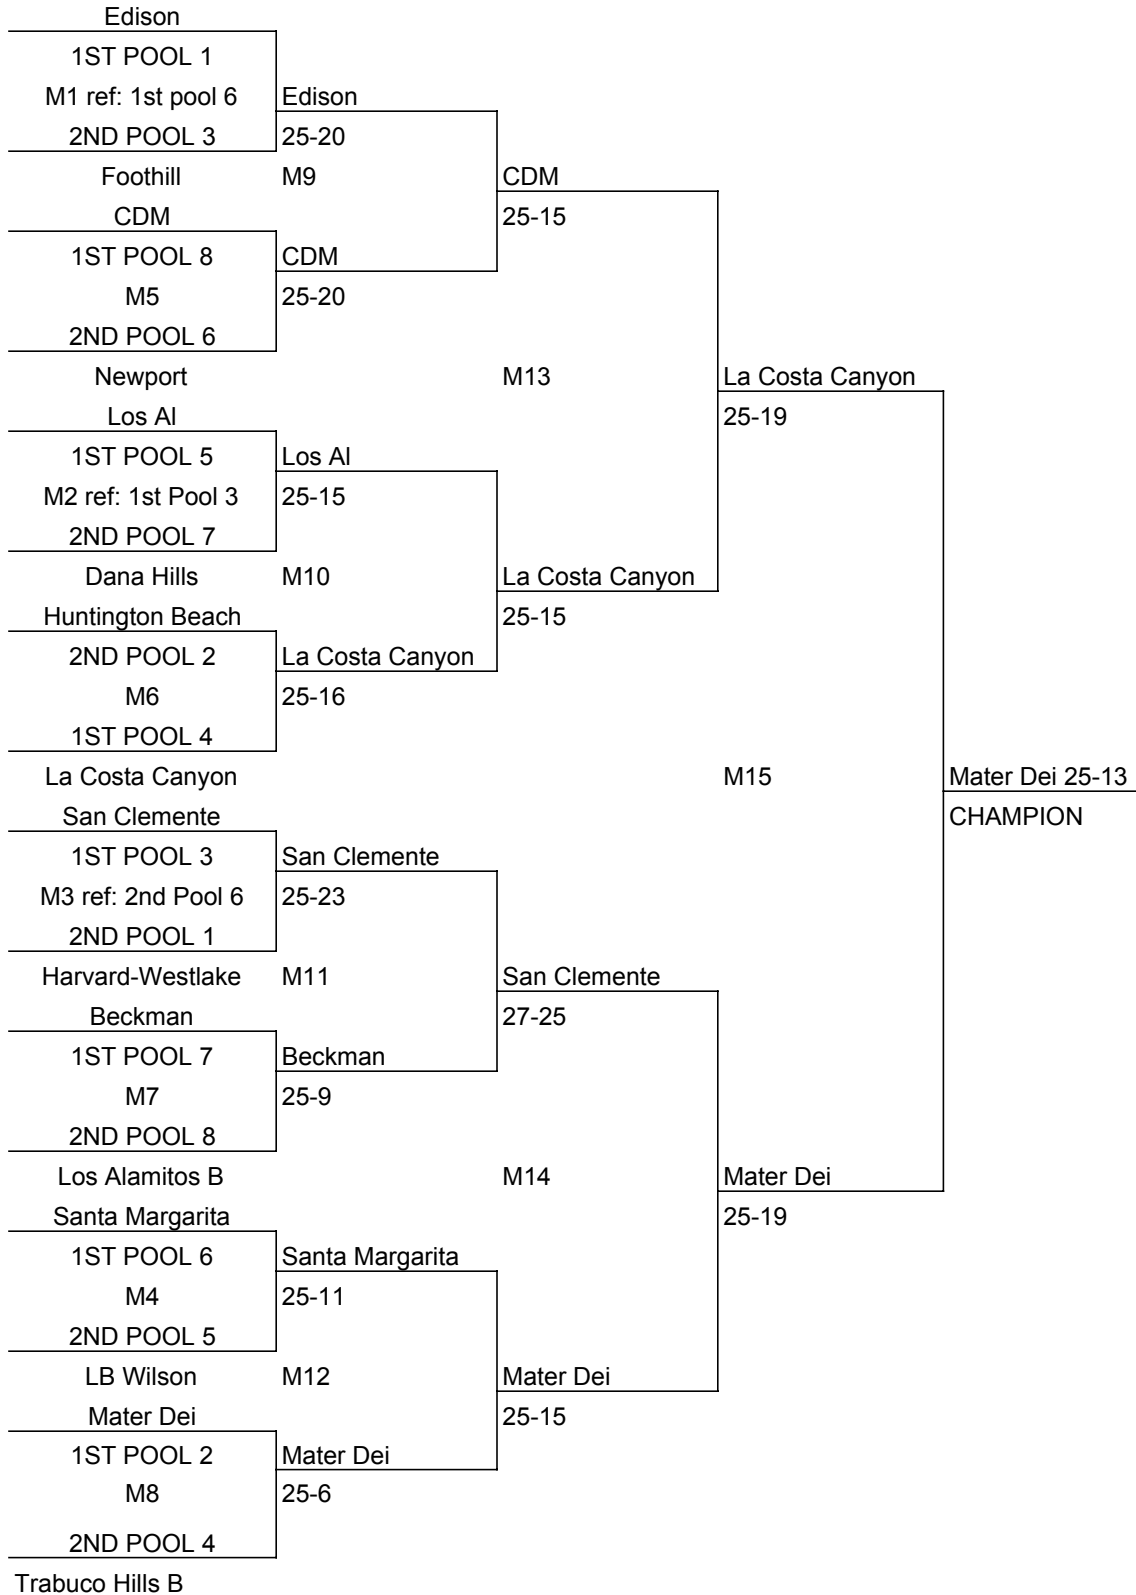

Division 1 Championship Bracket

Edison High School

All playoffs matches are 1 game to 25. Losing team refs the next match on court

Silver Bracket

Fountain Valley High School

All playoffs matches are 1 game to 25. Losing team refs the next match on court

Bronze Bracket

Huntington Beach High School

All playoffs matches are 1 game to 25. Losing team refs the next match on court