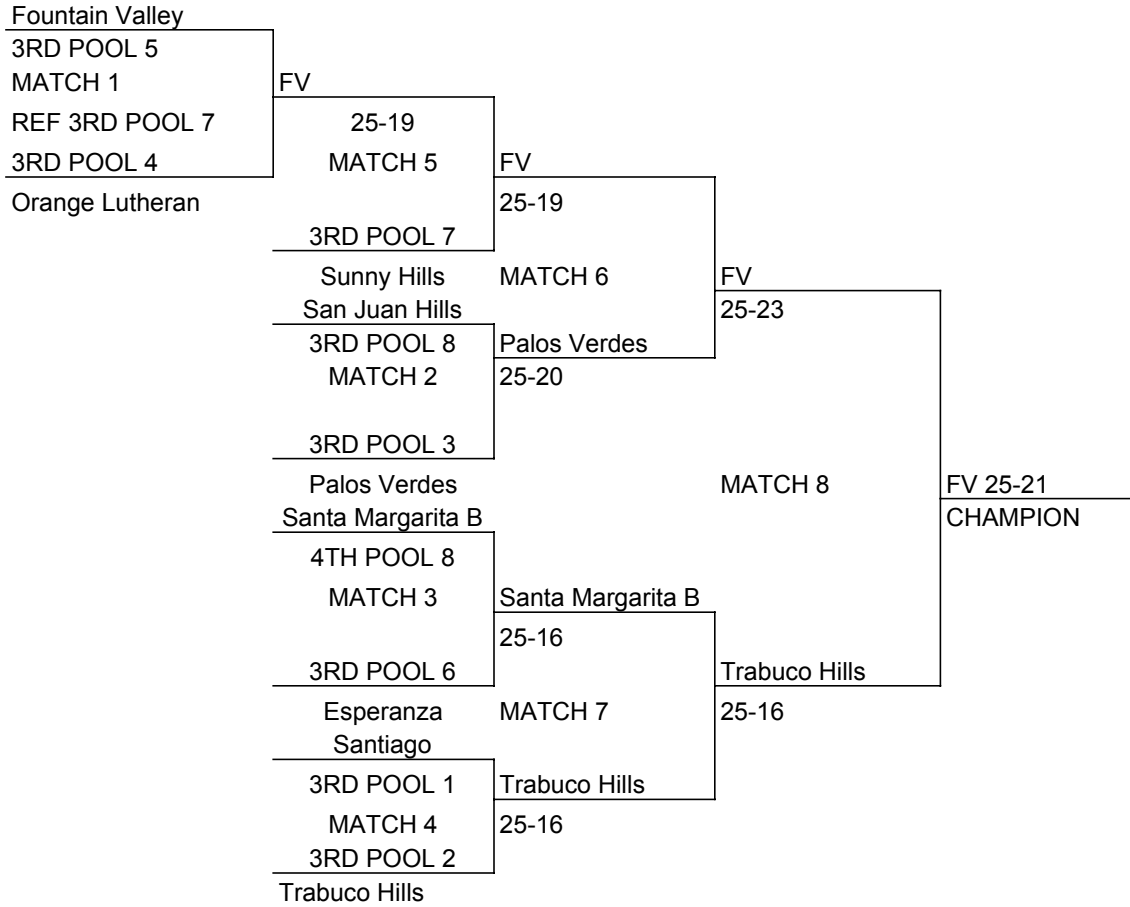

Division 1 Championship Bracket

Edison High School

All playoffs matches are 1 game to 25. Losing team refs the next match on court

Silver Bracket

Fountain Valley High School

All playoffs matches are 1 game to 25. Losing team refs the next match on court

Bronze Bracket

Huntington Beach High School

All playoffs matches are 1 game to 25. Losing team refs the next match on court